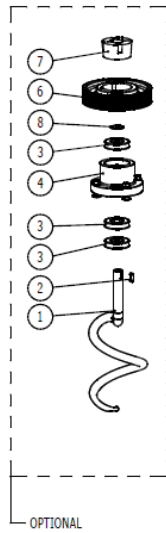

Classic-Line
Pro-Line

OPTIONAL