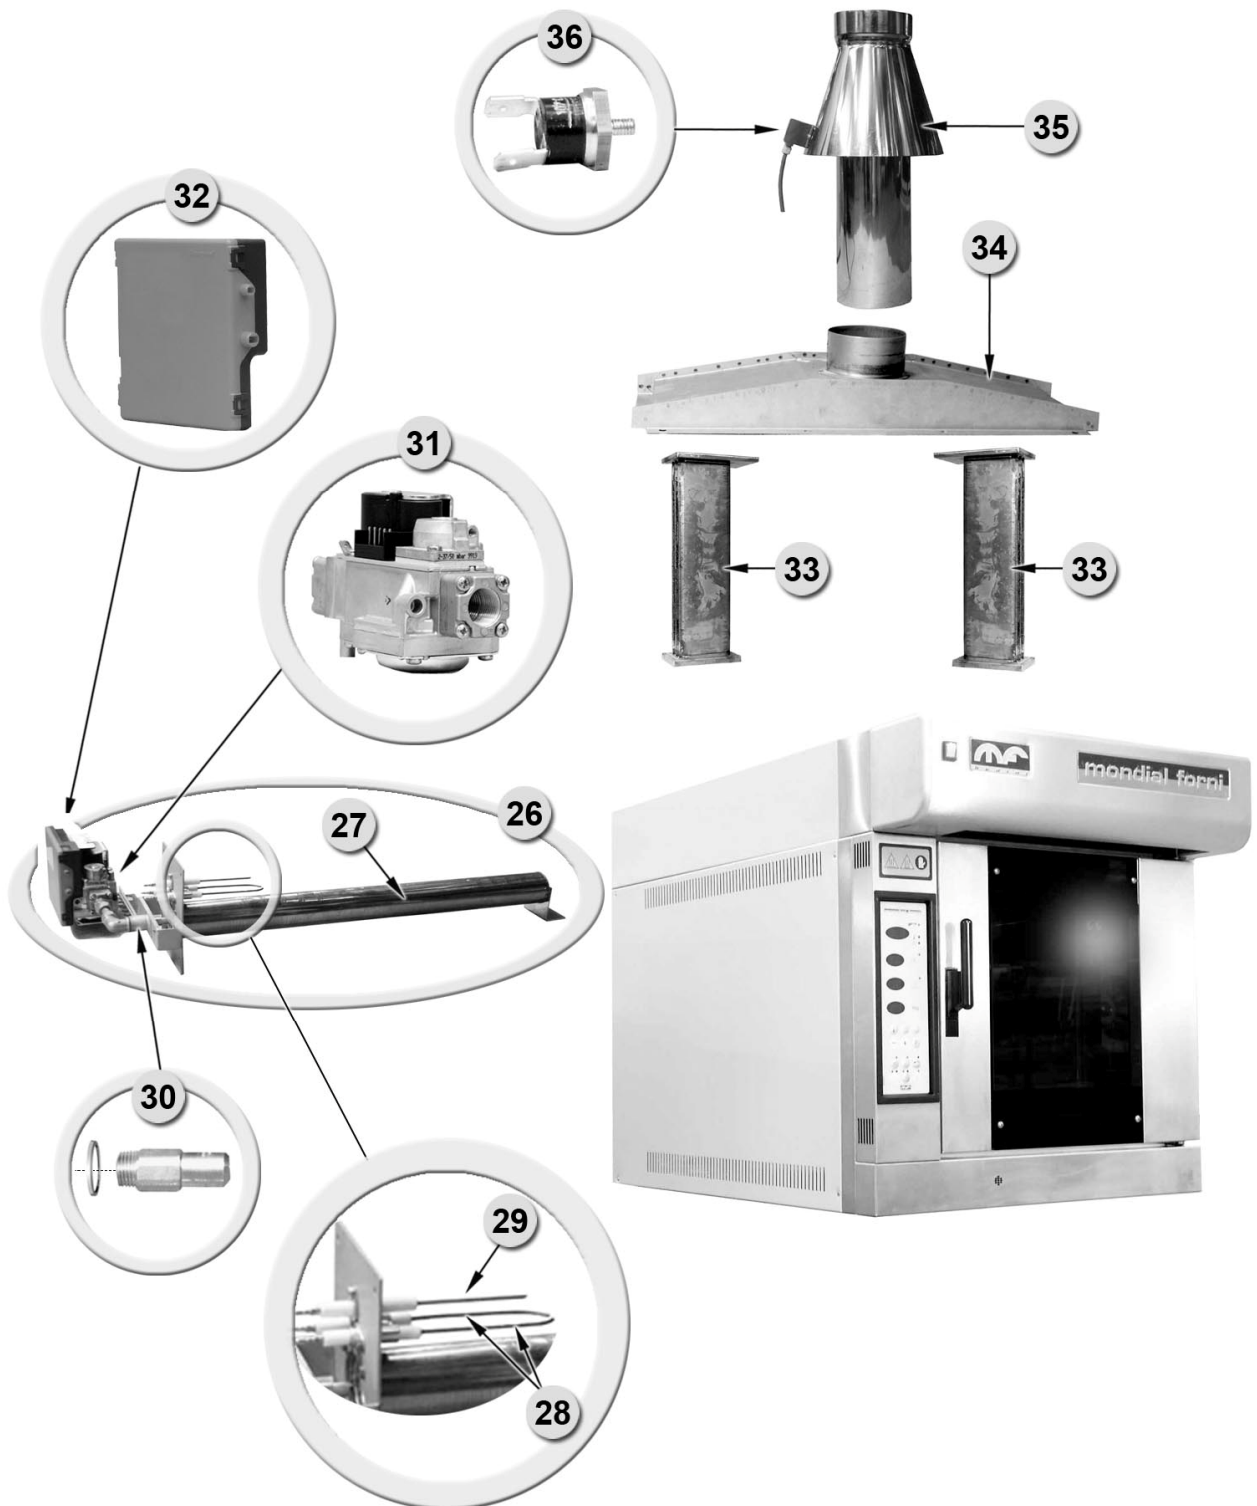

10.2 Gas ovens spare parts

Diagram 22

Pos.		Code	Oven type	Description	Q.ty
26		32722205	Micro 4T G-5T G	Burner + gas solenoid valve unit (without nozzle)	1
		32728205	Micro 8T G-10T G		
27		32722230	Micro 4T G-5T G	Gas burner	1
		32728230	Micro 8T G-10T G		
28		710503	Gas ovens	Ignition electrode	2
29		326478	Gas ovens	Flame detector electrode	1
30		801302 + 725915	Micro 4T G-5T G	G.P.L. Nozzle AL 165 hole Ø1,65 mm + washer	1
		801309 + 725915		Methane nozzle AL 275 hole Ø2,75 mm + washer	
		801307 + 725915	Micro 8T G-10T G	G.P.L. nozzle AL 220 hole Ø2,20 mm + washer	
		801312+ 725915		Methane nozzle AL 360 hole Ø3,60 mm + washer	
31		710496 + 710502	Gas ovens	Gas solenoid valve	1
				Gas solenoid valve flange	2
32		741683	Gas ovens	Burner control equipment	1
33		32722100	Micro 4T G-5T G	Heat exchanger	2
		32728100	Micro 8T G-10T G		
34		32766010	Micro 4T G-5T G	Smoke discharge trap	1
		32769010	Micro 8T G-10T G		
35		32765400	Micro 4T G-5T G	Draught and back-wind stop flue	1
		32768650	Micro 8T G-10T G		
36		74163220	Gas ovens	Flue safety thermostat	1

10.3 Electric ovens spare parts

Diagram 23

Pos.		Code	Oven type	Description	Q.ty
37		327E9051	Micro 4T E-5T E	Electric heating elements 3F 230-400V 8.1 kW	1
			Micro 8T E-10T E		2

10.4 Optional steam generator and hood