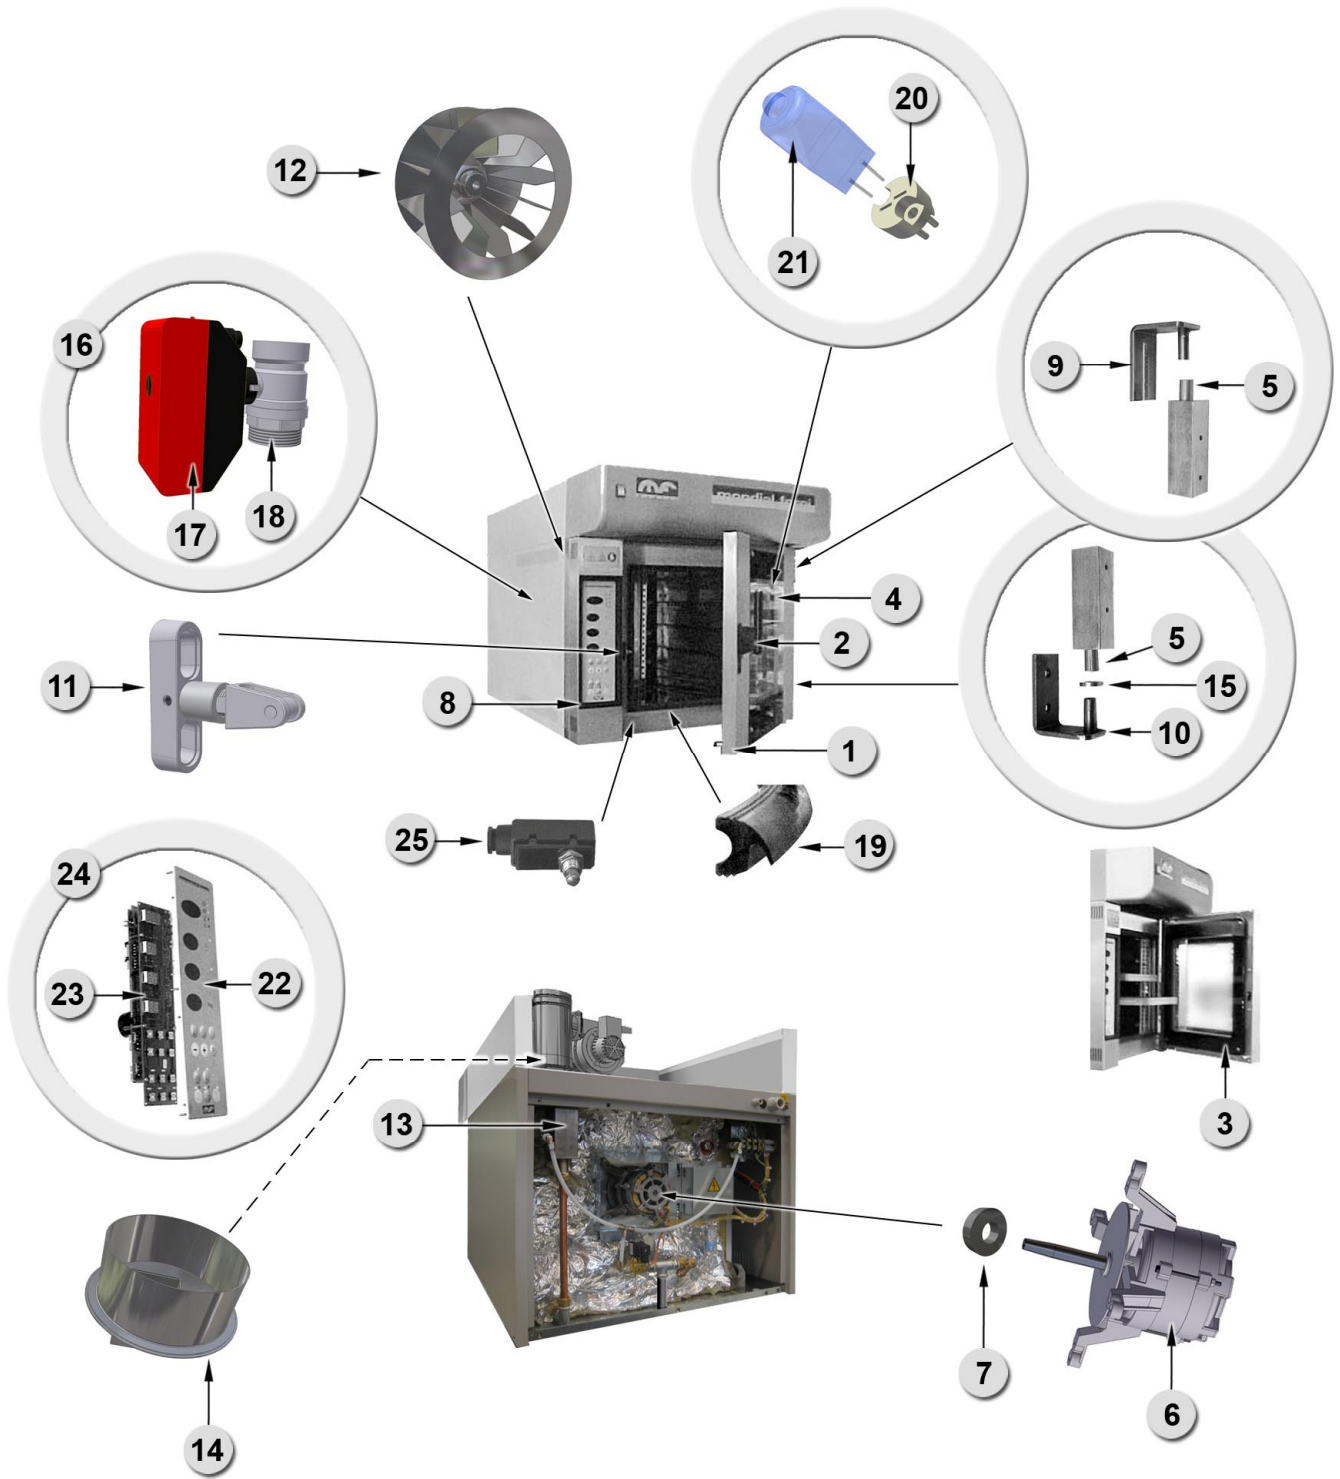

10 SPARE PARTS LIST

10.1 Oven generic spare parts

Diagram 21

MICRO4-5-8-10_GB_09
04/03/2013

MICRO OVEN 4T - 5T - 8T - 10T INSTRUCTIONS MANUAL

Pos.		Code	Oven type	Description	Q.ty
1		32741050	Micro 4T G/E-5T G/E	Oven door	1
		32744050	Micro 8T G/E-10T G/E		
2		706141	All models	Handle	1
3		32741110	Micro 4T G/E-5T G/E	Oven door internal glass	1
		32744110	Micro 8T G/E-10T G/E		
4		32741115	Micro 4T G/E-5T G/E	Oven door external glass	1
		32744115	Micro 8T G/E-10T G/E		
5		703378	All models	Bush DU 1225	2
6		32752020	Micro 4T G/E-5T G/E	Motor 220/380V 50Hz 0.2kW-220V 60Hz	1
			Micro 8T G/E-10T G/E		2
		32752025	Micro 4T G/E-5T G/E	Motor 208-240V 60Hz 0.2kW – UL standards	1
			Micro 8T G/E-10T G/E		2
32752022	Micro 4T G/E-5T G/E	Motor 200-240V 50/60Hz 0.2kW single-phase	1		
	Micro 8T G/E-10T G/E		2		
7		32750075	Micro 4T G/E-5T G/E	Motor shaft sealing gasket	1
			Micro 8T G/E-10T G/E		2
8		32750240	All models	Control panel frame	1
9		32730110	All models	Door top hinge	1
10		32730116	All models	Door bottom hinge	1
11		32740080	All models	Oven handle stricker	1

Pos.		Code	Oven type	Description	Q.ty
12		32752050	Micro 4T G/E-5T G/E	Impeller	1
			Micro 8T G/E-10T G/E		2
13		32765108	All models	Steam discharge duct	1
14		32765120	All models without hood	Steam discharge collar	1
15		32740150	All models	Door pin washer	1
16		32765150	All models	Servomotor + fresh air inlet valve	1
17		710540	All models	Servomotor for fresh air inlet valve	1
18		710546	All models	Fresh air inlet valve F1"- M 1 1/4"	1
19		733013	Micro 4T G/E-5T G/E	Door sealing gasket (profile with wing)	2,3 m
			Micro 8T G/E-10T G/E		3 m
20		740759	Micro 4T G/E-5T G/E	Lamp-holder g4 l=900	2
			Micro 8T G/E-10T G/E		4
21		740750	Micro 4T G/E-5T G/E	lamp HALOSTAR 300°C 12V 20W G4 H64428	2
			Micro 8T G/E-10T G/E		4