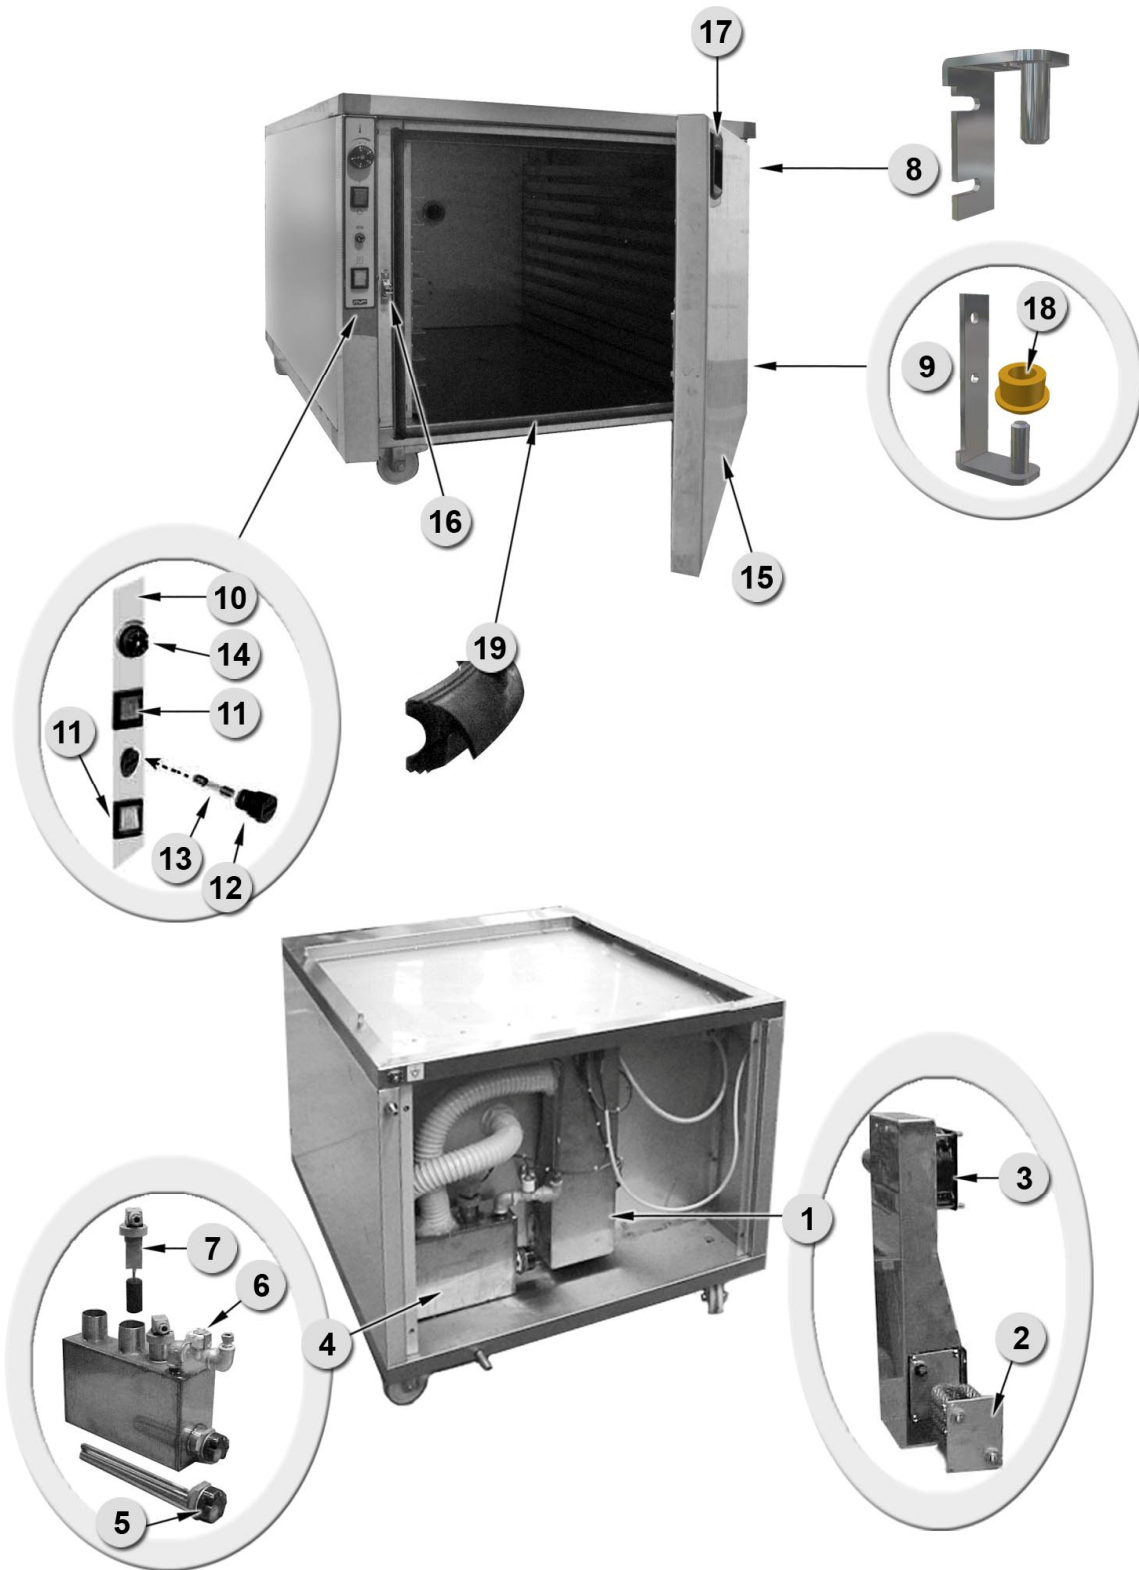

10.5 Prover generic spare parts

diagram 25

Pos.		Code	Description	Q.ty
1		325150	Complete heating-ventilation unit	1
2		321097	Air heating element 220-240V 720W	1
3		704816	fan 924.4014.853 230V 50/60Hz	1
4		325160	humidifier	1
5		321095	Heating element 1"1/4 230V 600W + thermostat	1
6		710444	Plastic solenoid valve 3/4"-3/4" 220V	1
7		741670	Level gauge RL/G1 1" -S1	1
8		32770360	Door top hinge	1
9		32770365	Door bottom hinge	1

MICRO4-5-8-10_GB_09
04/03/2013

MICRO OVEN 4T - 5T - 8T - 10T INSTRUCTIONS MANUAL

10		32770915	Control panel label (with humidification version)	1
11		740985+ 740986	Luminous switch 23x31 + cap	2+2
12		741514	Fuse-holder 5x20omega P3800 16 A 250 V	1
13		741556	Glass fuse 5x20 10A	1
14		741627	thermostat 40C IMIT TR2 540030	1
15		32777338	Prover door 66x92/60x80	1
16		728150	Door locking with chromium-plated spring-type snout	1
17		706317	Built-in handle	1
18		32777350	Bush for prover door hinge	2
19		733013	Door silicone gasket	2.5 m