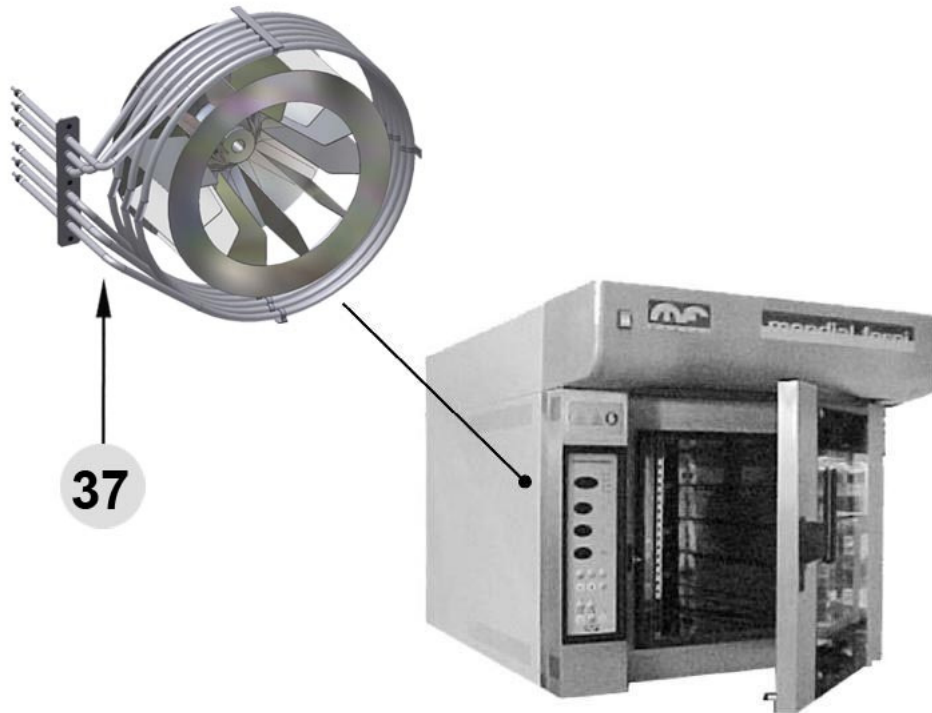

10.2 Gas ovens spare parts

Diagram 22

Pos.		Code	Oven type	Description	Q.ty
26		32722205	Micro 4T G-5T G	Burner + gas solenoid valve unit (without nozzle)	1
		32728205	Micro 8T G-10T G		
27		32722230	Micro 4T G-5T G	Gas burner	1
		32728230	Micro 8T G-10T G		
28		710503	Gas ovens	Ignition electrode	2
29		326478	Gas ovens	Flame detector electrode	1
30		801302 + 725915	Micro 4T G-5T G	G.P.L. Nozzle AL 165 hole Ø1,65 mm + washer	1
		801309 + 725915		Methane nozzle AL 275 hole Ø2,75 mm + washer	
		801307 + 725915	Micro 8T G-10T G	G.P.L. nozzle AL 220 hole Ø2,20 mm + washer	
		801312+ 725915		Methane nozzle AL 360 hole Ø3,60 mm + washer	
31		710496 + 710502	Gas ovens	Gas solenoid valve	1
				Gas solenoid valve flange	2
32		741683	Gas ovens	Burner control equipment	1
33		32722100	Micro 4T G-5T G	Heat exchanger	2
		32728100	Micro 8T G-10T G		
34		32766010	Micro 4T G-5T G	Smoke discharge trap	1
		32769010	Micro 8T G-10T G		
35		32765400	Micro 4T G-5T G	Draught and back-wind stop flue	1
		32768650	Micro 8T G-10T G		
36		74163220	Gas ovens	Flue safety thermostat	1

10.3 Electric ovens spare parts

Diagram 23

Pos.		Code	Oven type	Description	Q.ty
37		327E9051	Micro 4T E-5T E	Electric heating elements 3F 230-400V 8.1 kW	1
			Micro 8T E-10T E		2

10.4 Optional steam generator and hood