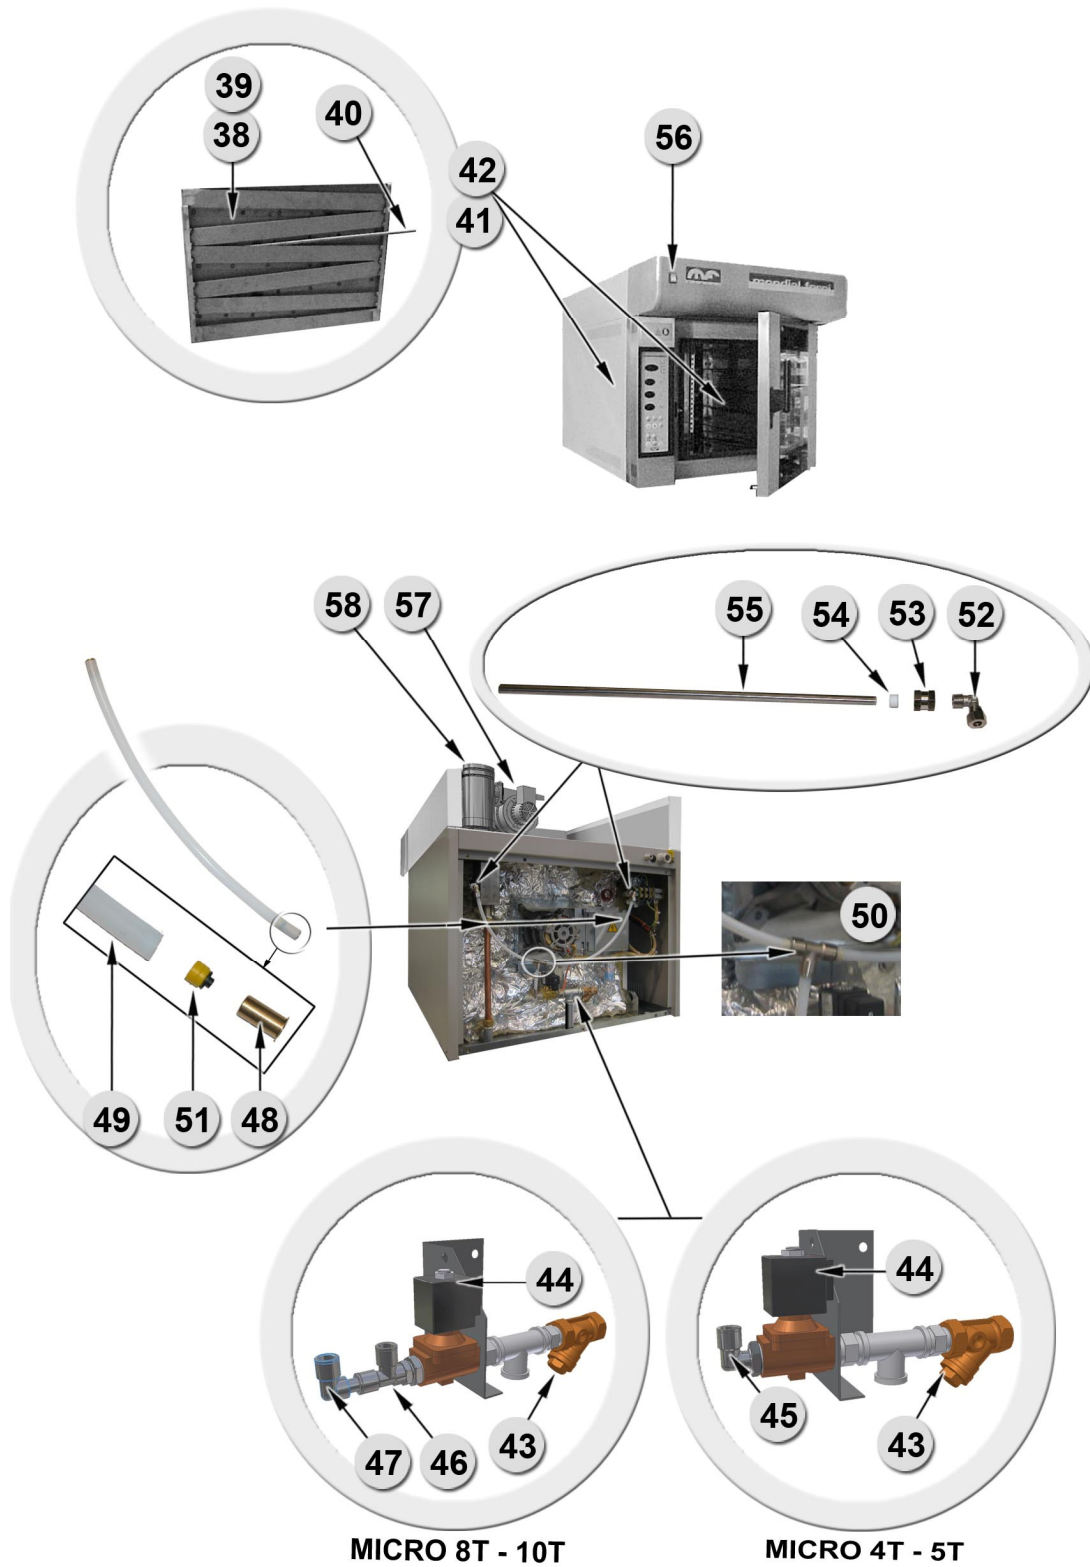

10.3 Electric ovens spare parts

Diagram 23

Pos.		Code	Oven type	Description	Q.ty
37		327E9051	Micro 4T E-5T E	Electric heating elements 3F 230-400V 8.1 kW	1
			Micro 8T E-10T E		2

10.4 Optional steam generator and hood

Diagram 24

Pos.		Code	Oven type	Description	Q.ty
38		32760010	Micro 4T G/E-5T G/E	Right-hand steam generator	1
			Micro 8T G/E-10T G/E		2
39		32760020	Micro 4T G/E-5T G/E	Left-hand steam generator	1
			Micro 8T G/E-10T G/E		2
40		320246	Micro 4T G/E-5T G/E	Steam generator rod iron	28
			Micro 8T G/E-10T G/E		56
41		32760000	Micro 4T G/E-5T G/E	Right-hand steam generator assembly	1
			Micro 8T G/E-10T G/E		2
42		32760005	Micro 4T G/E-5T G/E	Left-hand steam generator assembly	1
			Micro 8T G/E-10T G/E		2
43		710455	All models	Bronze filter 1/2" CIM 74/AG	1
44		710438 + 710441	All models	Bronze water solenoid valve 1/2" 230VAC + connector	1 + 1
		710435 + 710441	All models	Bronze water solenoid valve 1/2" 220VAC UL standards+ connector	1 + 1
45		711725	Micro 4T G/E-5T G/E	Conical male union elbow Ø10 – 3/8 nickel-plated rapid clutch	1
46		711715	Micro 8T G/E-10T G/E	Conical male turning T lateral union 3/8- 10 nickel-plated rapid clutch	1
47		711720	Micro 8T G/E-10T G/E	Union elbow ,nickel-plated rapid clutch	1