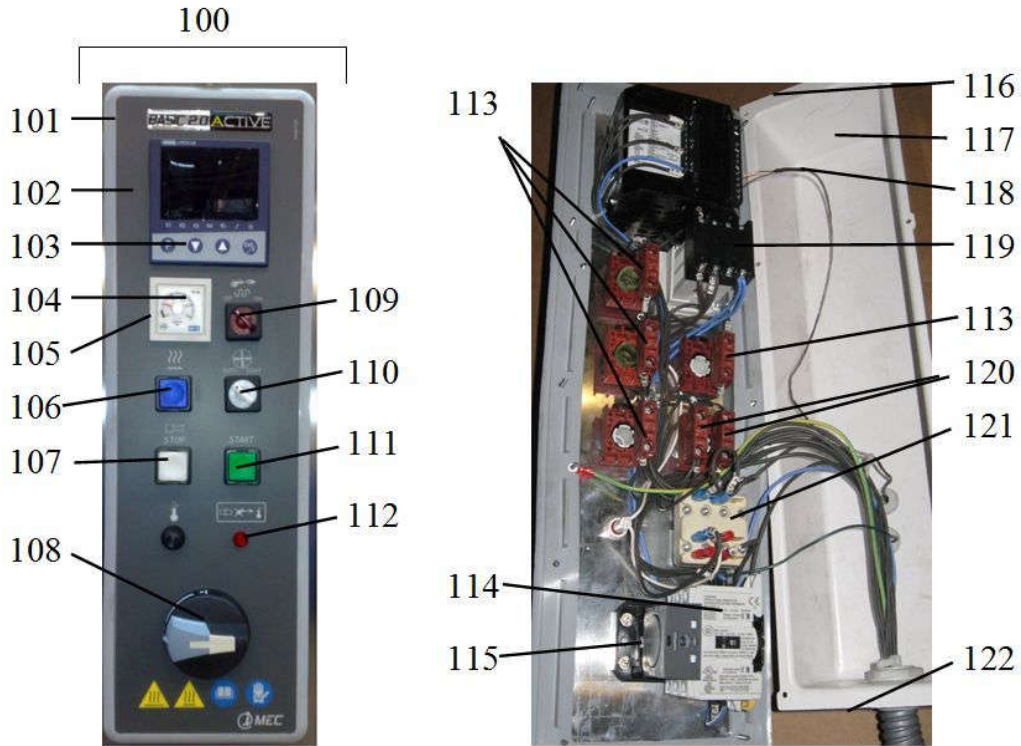

Table 6 Electric oven spare parts list

1.6 Electromechanical control panel spare parts list

Fig 7 - Electromechanical control panel spare parts list

Pos.	Image	Code	Description	Q.t y	Suggested spare parts
100		544E1033	E/G Basic 2.0 IMEC Switchboard	1	
101		100E1025	Switchboard gasket	1	
102		544E1109	Basic 2.0 Active IMEC Switchboard	1	
103		74159501	Ctron Thermoregulator	1	
104		74139110	Timer TN80-15	1	
105		74139110	Frame 48x48	2	
106		740860	Bleu button	1	