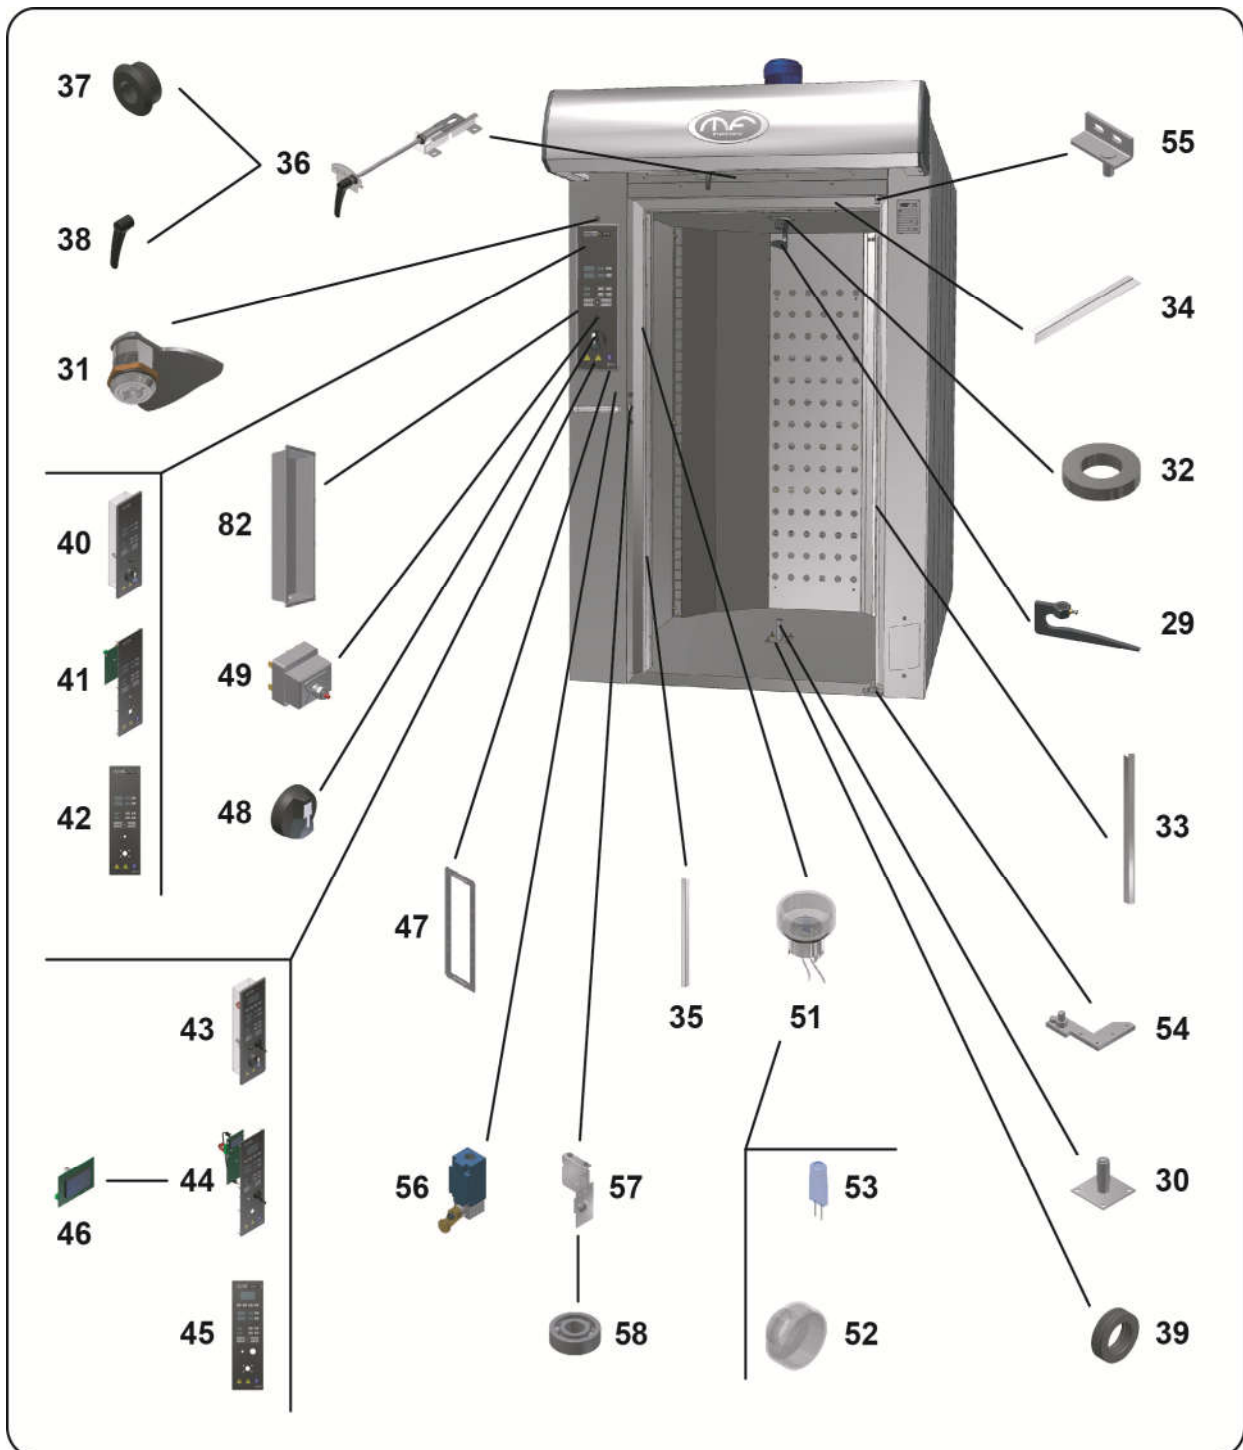

Table 1 Generic spare parts list - 1

Fig 2 - Generic spare parts - 2

MONDIAL FORNI S.p.A.
37129 Verona (VR) – Italy - Via dell'Electronica, 1
Tel. +39 045 8182511 - Fax +39 045 8510016
C.F. 0223099023 - P.I. 0223099023
www.mondialforni.it - info@mondialforni.it

ROTOR BASIC 2.0

Pos.	Image	Code	Oven model	Description	Q.ty	Suggested spare parts
29		555687	4575 - 6080	Rack rotation hook	1	
30		53110180	4575 - 6080	Rack centering pin for ovens with hook	1	
31		54430260	4575 - 6080	Keyboard fixing lock	1	
32		53110334	4575 - 6080	Ø30 rotation shaft sealing gasket	1	
33		550038	4575 - 6080	Door right side gasket	1	
34		550040	4575	Door top gasket	1	
		548040	6080			
35		550039	4575 - 6080	Door left side gasket	1	
36		54450421	4575 - 6080	Steam exhaust damper manual unit	1	
37		10030002	4575 - 6080	Steam exhaust damper rod sliding bush	1	
38		706106	4575 - 6080	Elesa ERF78 B-M10C1 handle	1	
39		703311	4575 - 6080	Axial bearing 51211 55 x 90 x 25 (ovens with reinforced turntable)	1	
40		544E1031	4575 - 6080	Active version complete keyboard	1	
41		544E1021	4575 - 6080	Active version keyboard panel complete with buttons PCB	1	1