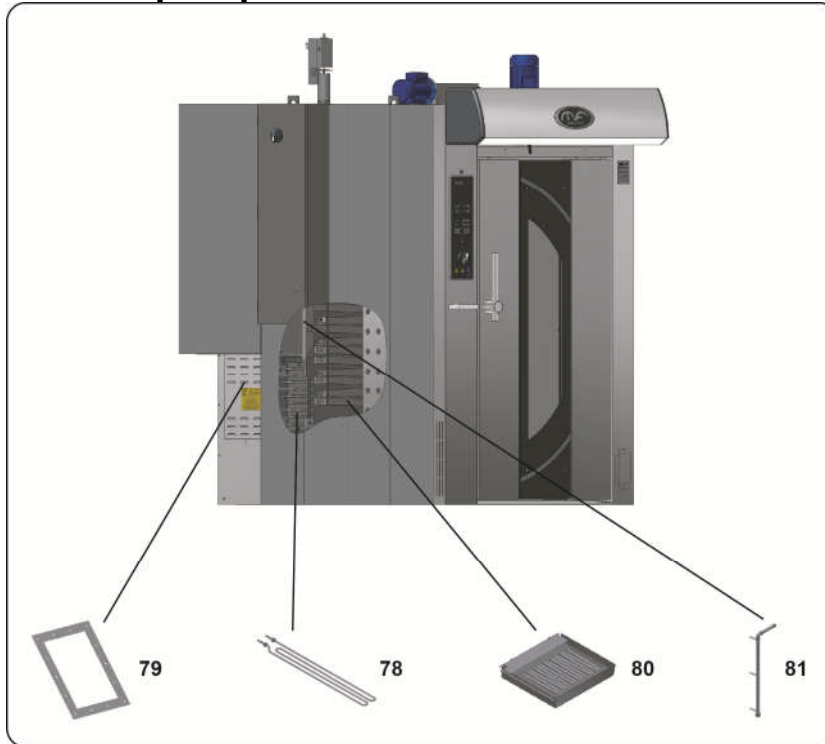

1.5 Electric oven spare parts list

Fig 6 – Electric oven spare parts

Pos.	Image	Code	Oven model	Description	Q.ty	Suggested spare parts
78		550541	4575	Armoured heating element 220V 3750W	9	
		550542		Armoured heating element 400V 3750W		
		555541	6080	Armoured heating element 220V 3800W		
		555542		Armoured heating element 400V 3800W		
79		555586	4575 - 6080	Heating elements bank gasket	1	
80		550370	4575	Electric oven standard steam generator	1	
		550380		Electric oven larger steam generator		
		548370	6080	Electric oven standard steam generator		
		548380		Electric oven larger steam generator		
81		556340	4575 - 6080	Electric oven steam generating pipe	1