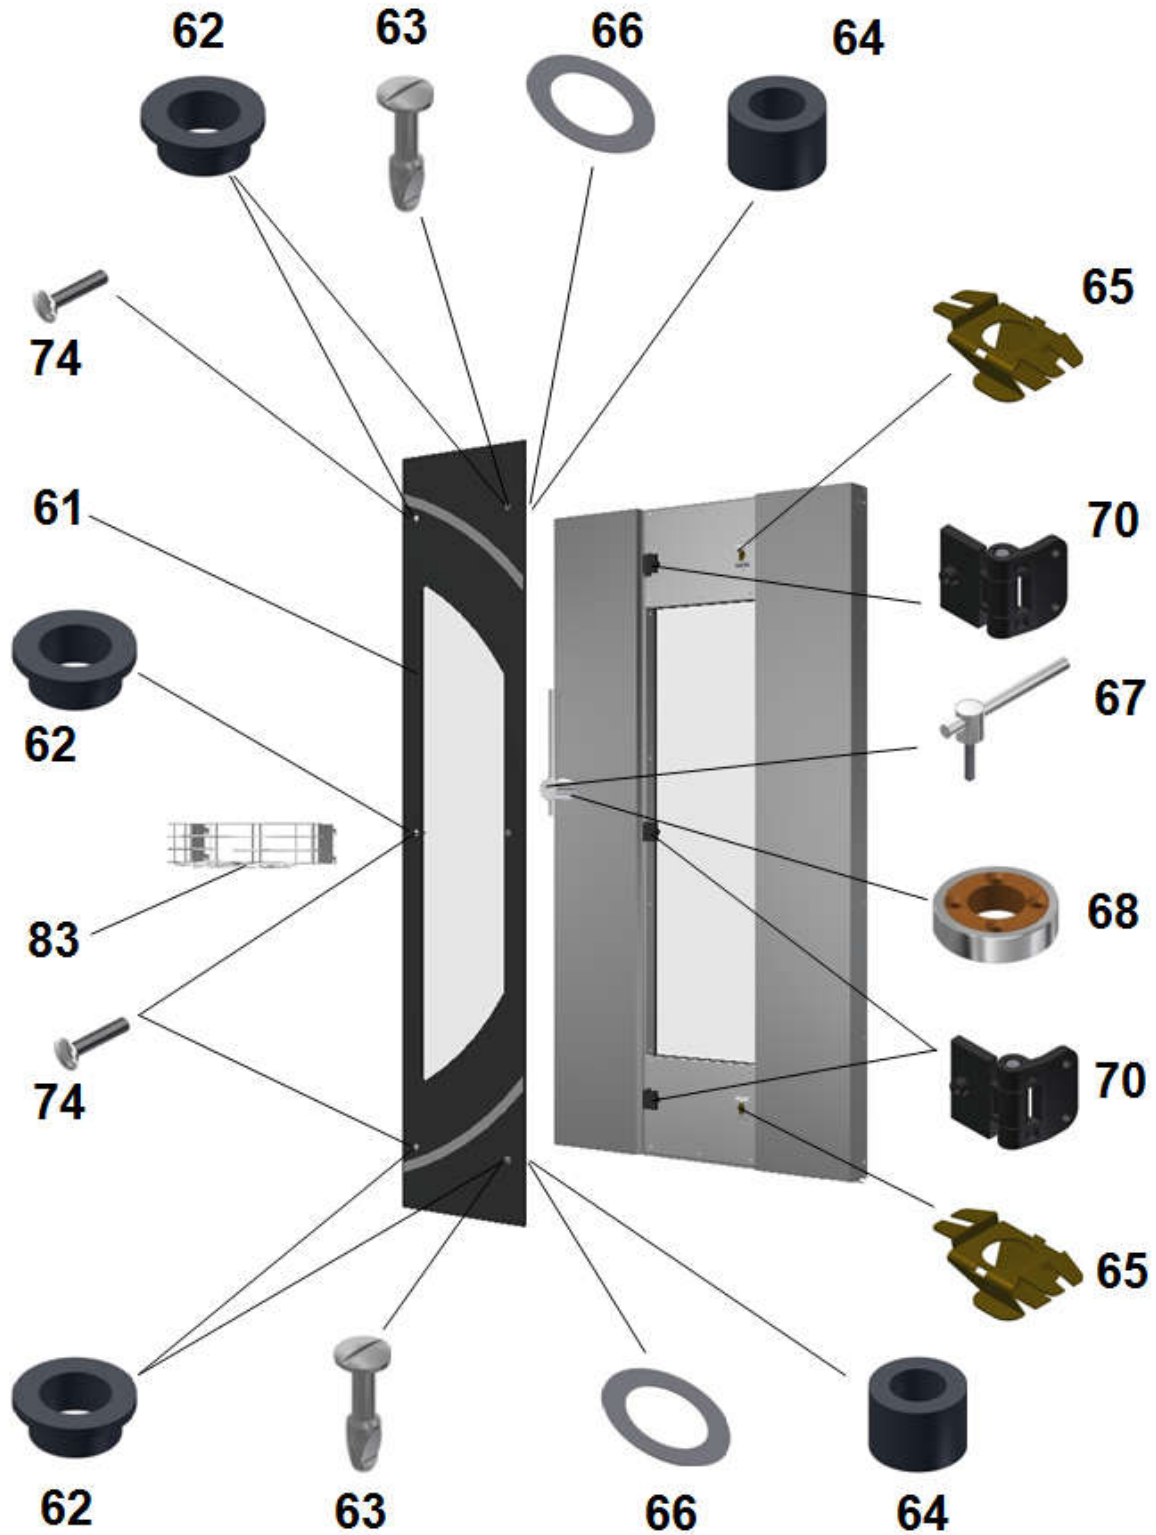

Table 3 Door spare parts list - 1

Fig 4 - Door spare parts - 2

MONDIAL FORNI S.p.A.
37129 Verona (VR) - Italy - Via dell'Elettronica, 1
Tel. +39 045 8182511 - Fax +39 045 8510016
C.F. 0223099023 - P.I. 0223099023
www.mondialforni.it - info@mondialforni.it

ROTOR BASIC 2.0

Pos.	Image	Code	Oven model	Description	Q.ty	Suggested spare parts
61		54440301	4575 - 6080	External door glass	1	
62		53140302	4575 - 6080	External door glass fastening bush	4	
63		728206	4575 - 6080	Perno D1620 rapid closing pin at 1/4 revolution	2	
64		53140303	4575 - 6080	External door glass spacer bush	2	
65		728205	4575 - 6080	CC16/1 rapid closing catcher at 1/4 revolution	2	
66		72597000	4575 - 6080	16A Compensation wave washer	2	
67		54440230	4575 - 6080	Door external handle	1	
68		54440240	4575 - 6080	Door external handle support	1	
70		53140181	4575 - 6080	Door external glass support hinge	3	
74		726307	4575 - 6080	Glass fastening screw	3	
83		53140370	4575 - 6080	Gloves basket	1	
85		544E8051	4575 - 6080	ROD + HANDLE + SUPPORT KIT BASIC ACT-LOG	1	

Table 4 Door spare parts list - 2