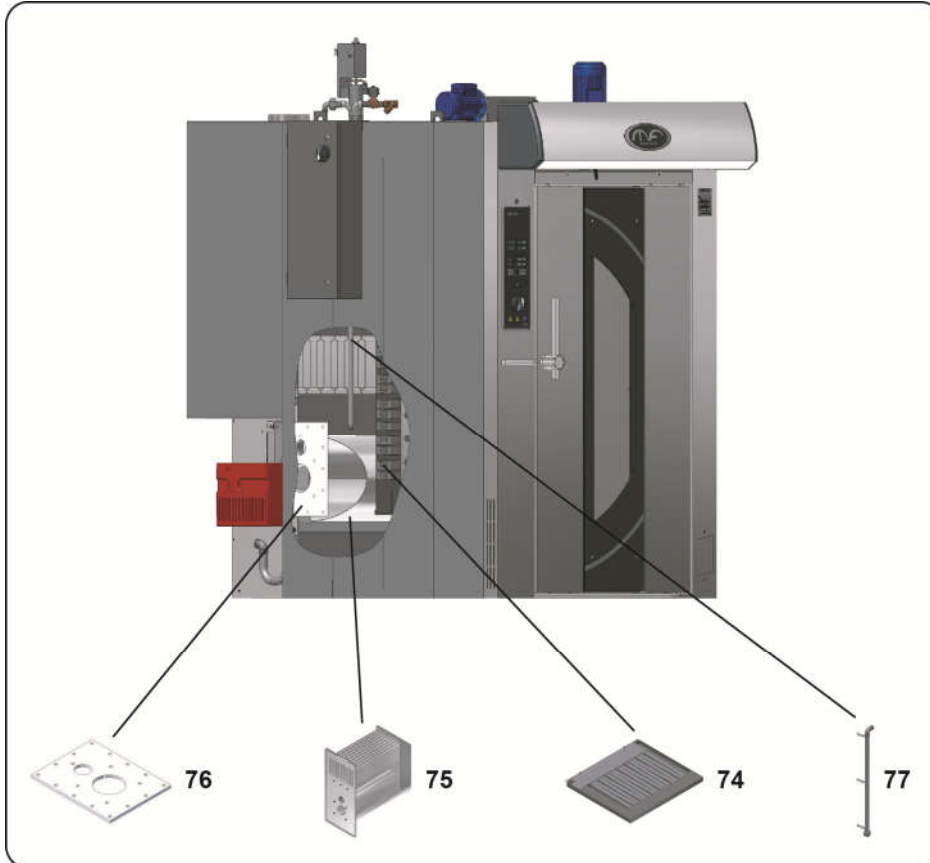

Table 4 Door spare parts list - 2

1.4 Combustion oven spare parts list

Fig 5 – Combustion oven spare parts

Pos.	Image	Code	Oven model	Description	Q.ty	Suggested spare parts
74		550322	4575	Combustion oven standard steam generator	1	
		550320		Combustion oven larger steam generator		
		548322	6080	Combustion oven standard steam generator		
		548320		Combustion oven larger steam generator		
75		550551	4575	Combustion oven heat exchanger	1	
		548551	6080			
76		555581	4575 - 6080	Isolation plate for burner support flange	1	
77		555373	4575 - 6080	Combustion oven steam generating pipe	1	