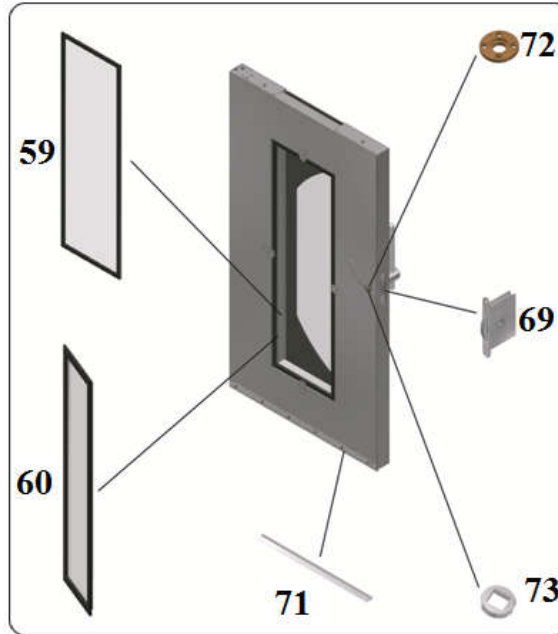

Table 2 Generic spare parts list - 2

1.3 Door spare parts list

Fig 3 – Door spare parts list - 1

Pos.	Image	Code	Oven model	Description	Q t y	Sugge sted spare parts
59		54440280	4575 - 6080 activ modeles	Single door glass	1	
60		54440290	4575 - 6080 Logic models	Double heat-reflecting door glass	1	
69		54440210	4575 - 6080	Door lock (door hinges on the right)	1	
69		54442210	4575 - 6080	Door lock (door hinges on the left)		
71		54340334	4575	Door bottom gasket	1	
		54440334	6080			
72		54440271	4575 - 6080	Door inside handle pin support fixed ring	1	
73		54440196	4575 - 6080	Door inside handle pin support mobile ring	1	