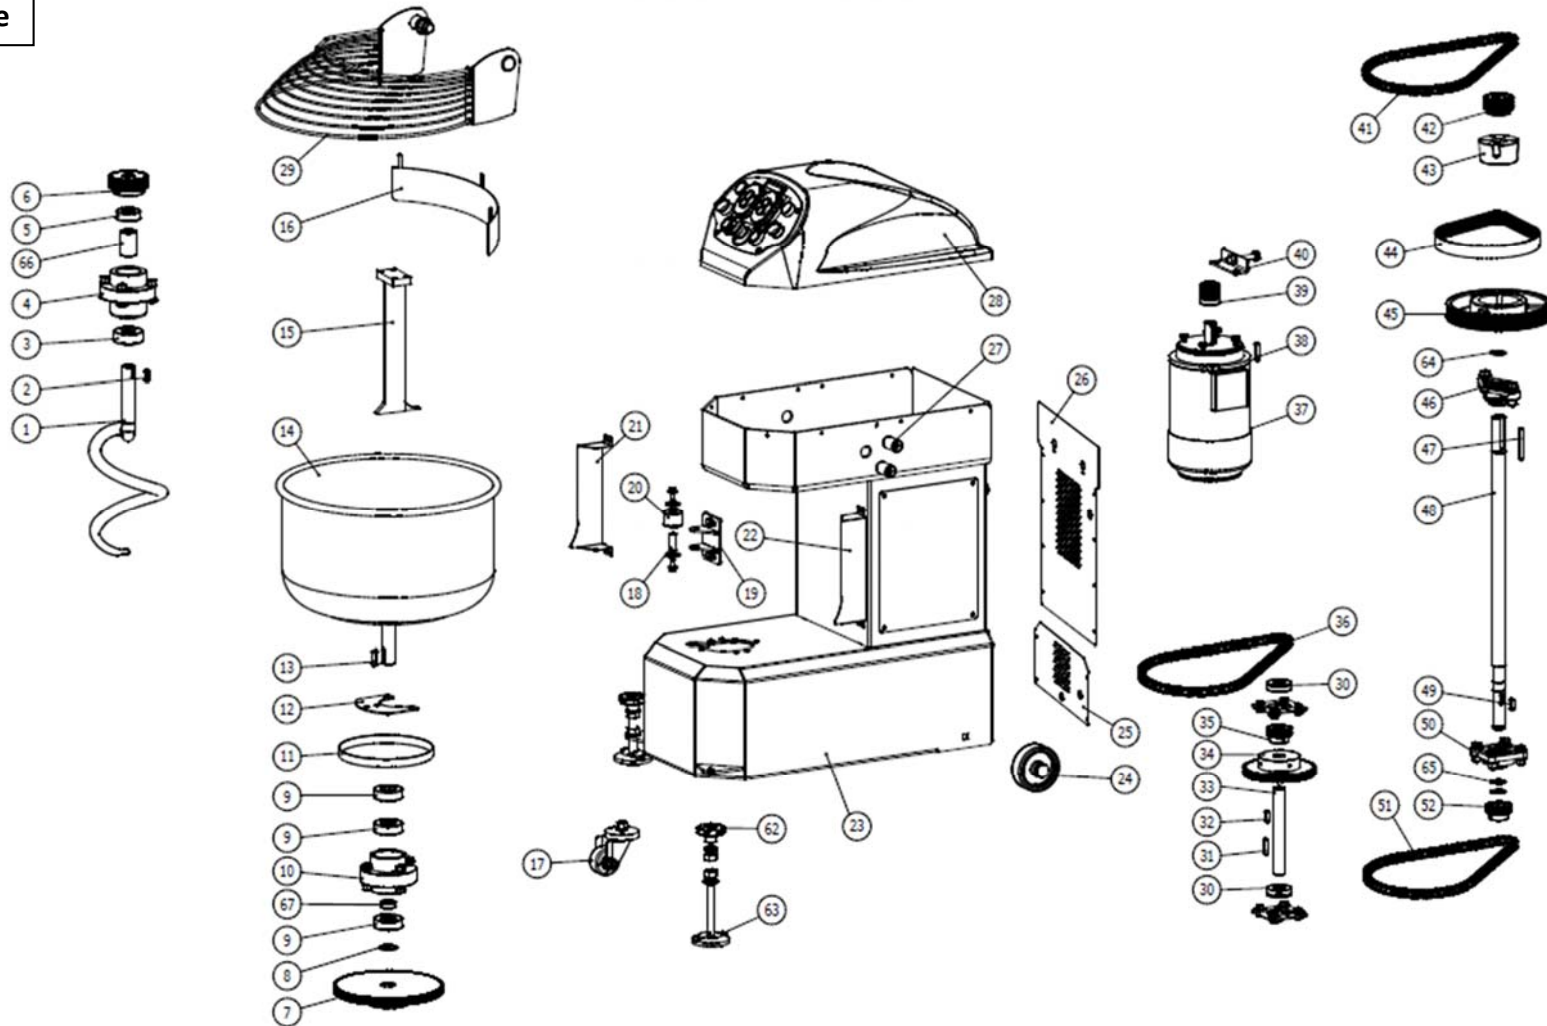

Modello: 30-40
Data: 20.04.2021
Ref. Matricole: -

Spare parts catalogue - Models 30-40

POS.	NAME
1	Spiral
2	Mechanical tab
3	Bearing 62305-2RS
4	Spiral housing
5	Bearing 62205-2RS
6	Pinion 3/8 z26
7	Pinion 3/8 x76
8	Spacer ring
9	Bearing 62205-2RS
10	Bowl housing
11	Under bowl guard
12	Metal sheet
13	Mechanical tab
14	Bowl
15	Breaking bar
16	Fixed grid
17	Front wheel

POS.	NAME
18	Pivot
19	Bowl wheel housing
20	Roller
21	Left bowl guard
22	Right bowl guard
23	Basement
24	Back wheel
25	Lower back guard
26	Upper back guard
27	Protection pivot
28	Top cover
29	Movable grid protection
30	Bearing 6205LP
31	Mechanical tab
32	Mechanical tab
33	Shaft
34	Pinion 3/8 z50

POS.	NAME
35	Pinion 3/8 z17
36	Chain 3/8 z17
37	Motor
38	Mechanical tab
39	Pulley
40	Motor bracket
41	Chain 3/8
42	Pinion 3/8 z20
43	Conical bush
44	Belt
45	Pulley
46	Housing
47	Mechanical tab
48	Gear shaft
49	Mechanical tab
50	Housing
51	Chain 3/8

POS.	NAME
52	Pinion 3/8
53	Bearing 61805
54	Mechanical tab
55	Flange
56	Pulley
57	Bearing 62205-2RS
58	Belt
59	Motor bracket
60	Pulley
61	Motor
62	Handwheel
63	Foot
64	Seeger ring
65	Seeger ring
66	Bearings spacer
67	Bearings spacer

Top-Line