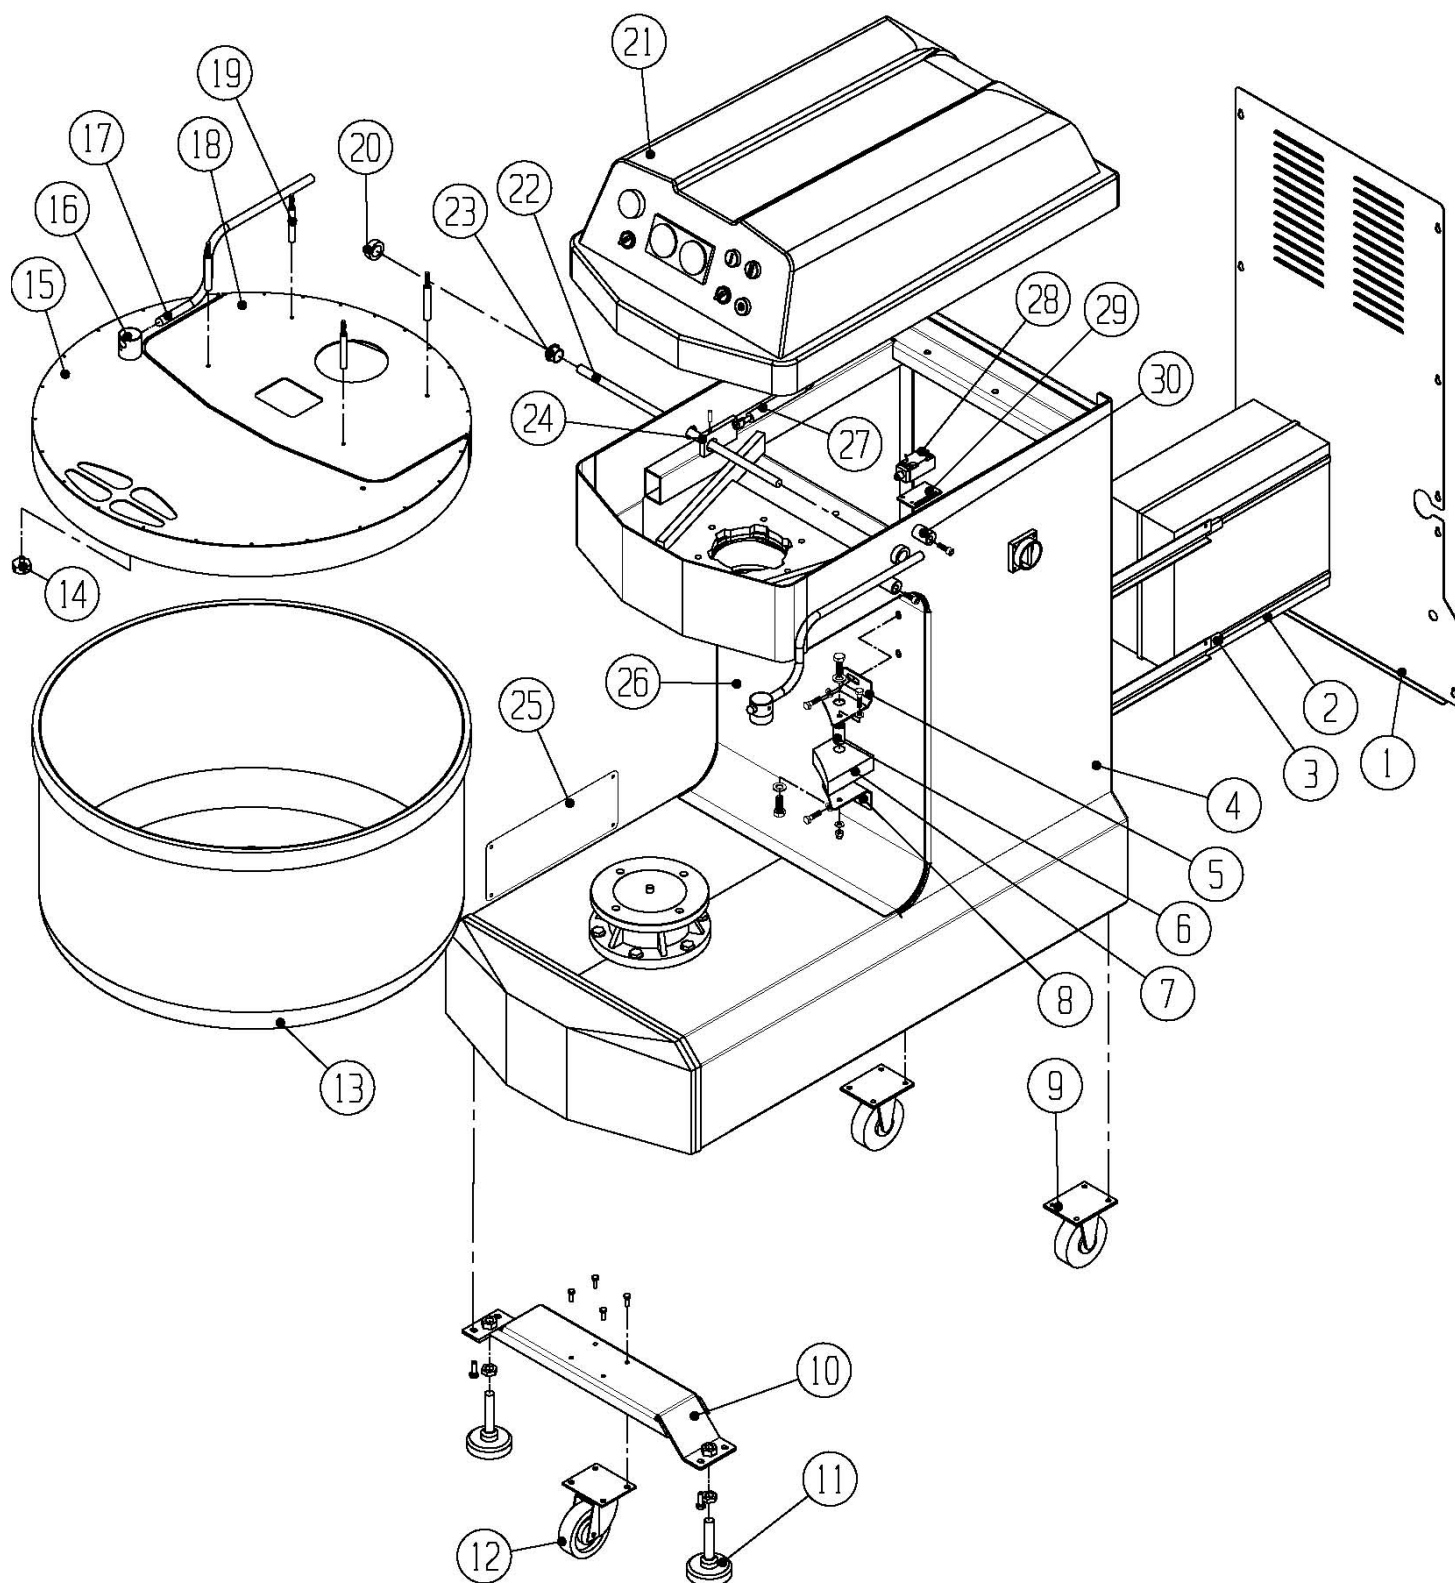

MX 120

SPARE PARTS

EXPLODED VIEWS

SPARE PARTS ENQUIRY

Always mention:

- Machine model
- Serial number
- No. of reference table
- ⇒ Position in the list of the spare part requested
- ⇒ Piece description
- ⇒ Quantity needed
- ⇒ Code

Table 1: Machine structure – exploded view

List 1: Machine structure

POS.	DESCRIPTION	Qty	CODE
1	Rear door	1	D074A10
2	Electric box	1	*
3	Ball bearing slides	1	C07000
4	Body	1	D03401
5	Right semi-support	2	D04133_01
6	Pin	2	D01304_02
7	Nylon plug	2	D04134
8	Left semi-support	2	D04133
9	Rear wheel	2	C01432
10	Caster support	1	D03401_06
11	Foot	2	C01000
12	Caster	1	C01431
13	Bowl	1	D12000
14	Hexagonal pin for arm	2	D01306
15	Removable cover	1	D07671
16	Arm bush	2	D05012
17	Arm	2	D04505
18	Fixed guard	1	D07336
19	Fixed guard spacer	4	D01302
20	Washer	1	D15115
21	Head cover	1	D08020
22	Union arm pin	1	D01368
23	Bush DU	2	C00212
24	Gas strut plate (OPTIONAL)	1	D06905
25	Base door	1	D074A11
26	Front closure	1	D074A09
27	Gas strut (OPTIONAL)	1	C06233
28	Microswitch	1	*
29	Microswitch plate	1	D13340
30	Stop pin	4	D05004_01

*see wiring diagrams

Table 2: Head group – exploded view

List 2: Head group

POS.	DESCRIPTION	Qty	CODE
1	Locking assembly	1	C01301
2	Pulley	1	D11101
3	Bearing 6310 2RS	1	C00004
4	Spiral shaft support	1	D04021
5	Bearing 3211	1	C00100
6	Spiral shaft	1	D01100
7	MIM ring 65/100x12	1	C11900
8	Sump	1	D08202
9	Column with foot	1	D12101
10	Spiral	1	D12201
11	Screw	3	D15001
12	Motor	1	E00305
	Spiral motor slide cable	1	E02121
13	Plate	1	D04706_02
14	Spiral motor slide	1	D04706
15	Tension plate	1	D13084
16	Motor pulley	1	D11116
17	Belt SPZ 1700	5	C01215