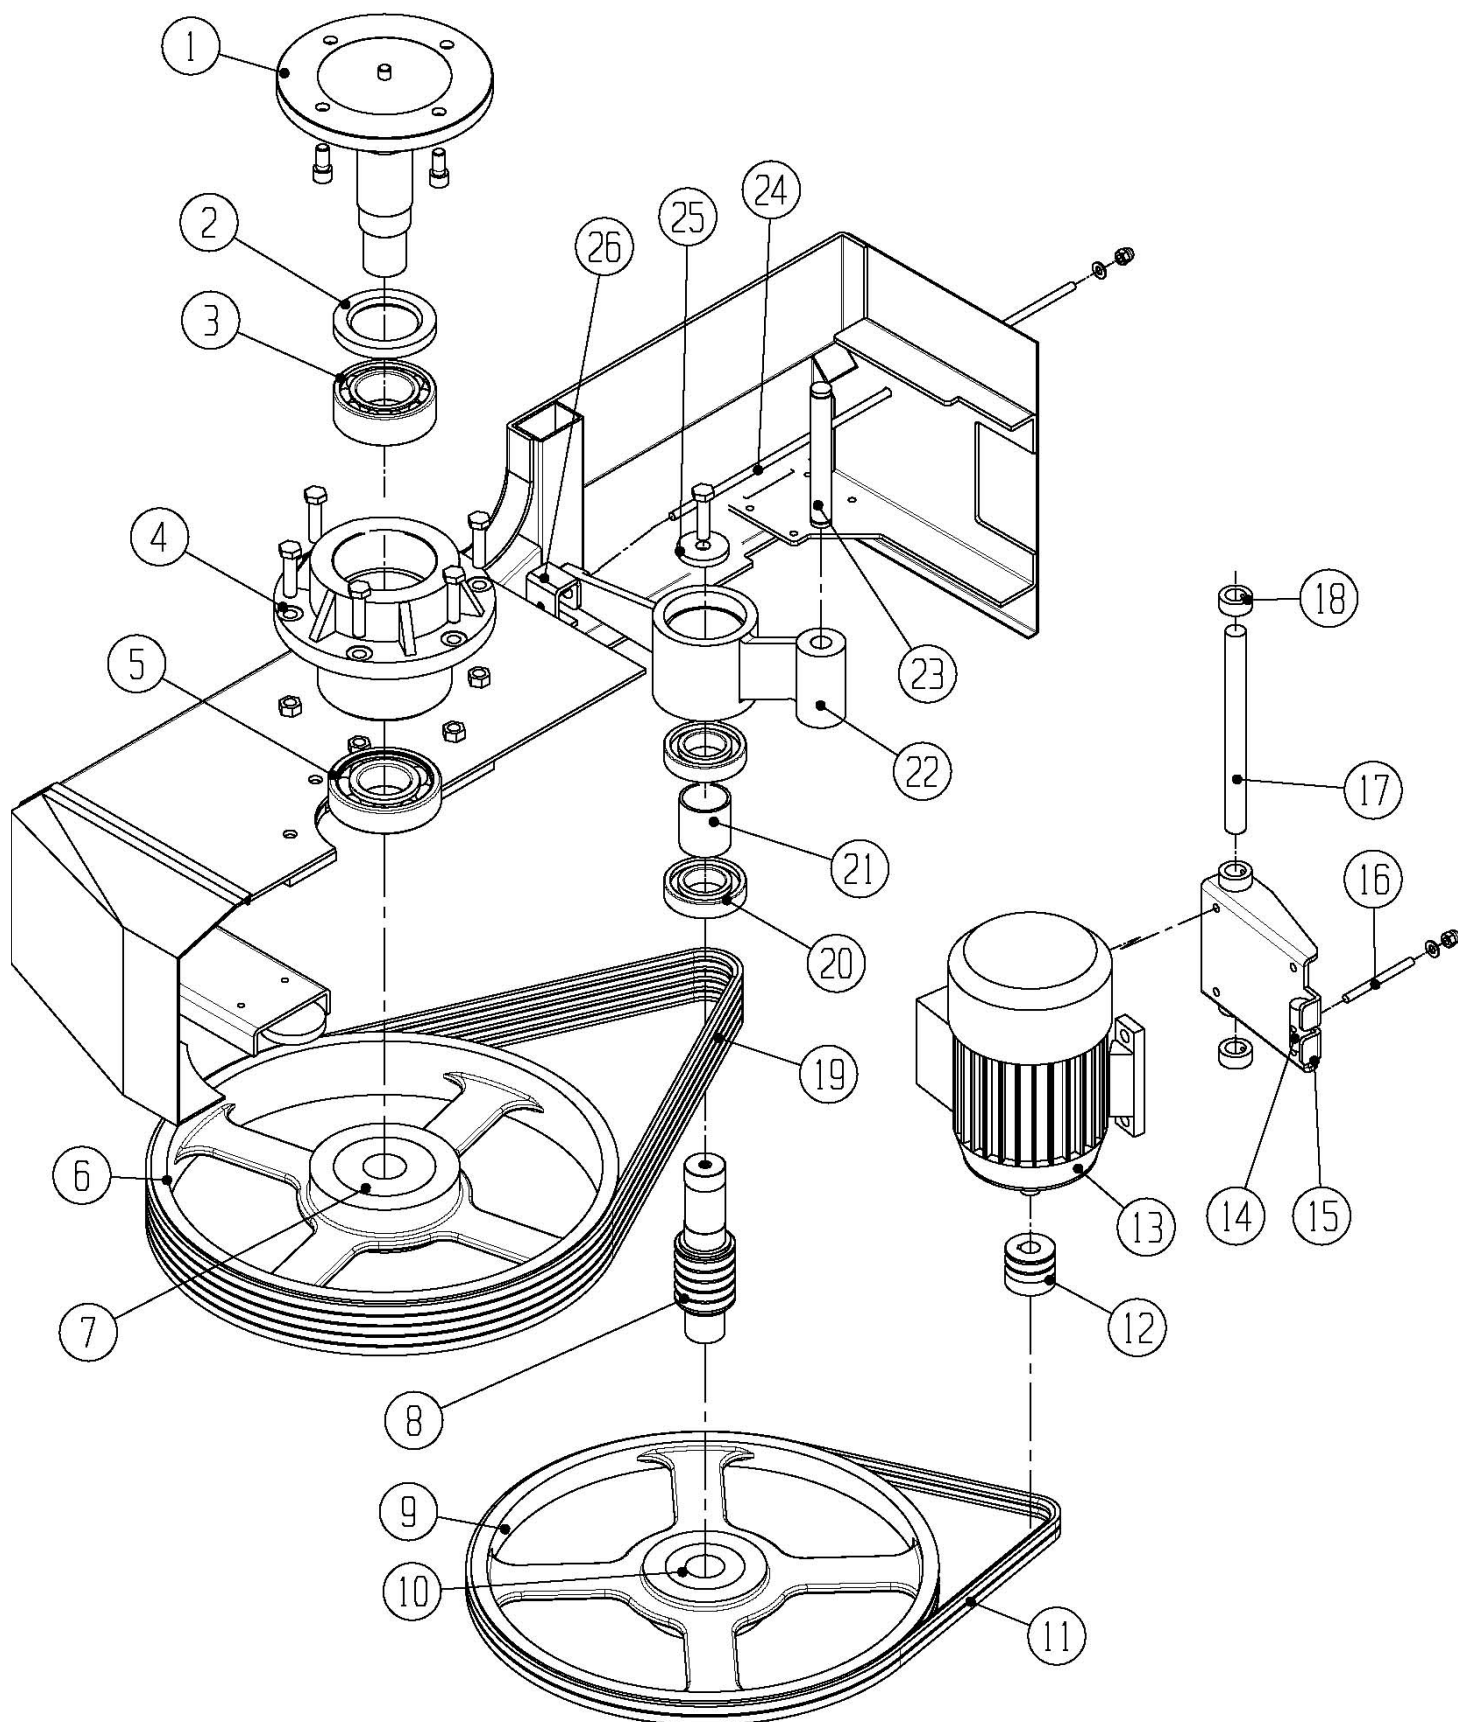

Table 1: Machine structure – exploded view

List 1: Machine structure

POS.	DESCRIPTION	Qty	CODE
1	Rear door	1	D074A10
2	Electric box	1	*
3	Ball bearing slides	1	C07000
4	Body	1	D03401
5	Right semi-support	2	D04133_01
6	Pin	2	D01304_02
7	Nylon plug	2	D04134
8	Left semi-support	2	D04133
9	Rear wheel	2	C01432
10	Caster support	1	D03401_06
11	Foot	2	C01000
12	Caster	1	C01431
13	Bowl	1	D12000
14	Hexagonal pin for arm	2	D01306
15	Removable cover	1	D07671
16	Arm bush	2	D05012
17	Arm	2	D04505
18	Fixed guard	1	D07336
19	Fixed guard spacer	4	D01302
20	Washer	1	D15115
21	Head cover	1	D08020
22	Union arm pin	1	D01368
23	Bush DU	2	C00212
24	Gas strut plate (OPTIONAL)	1	D06905
25	Base door	1	D074A11
26	Front closure	1	D074A09
27	Gas strut (OPTIONAL)	1	C06233
28	Microswitch	1	*
29	Microswitch plate	1	D13340
30	Stop pin	4	D05004_01

* see wiring diagrams

Table 3: Bowl group – exploded view

List 3: Bowl group

POS.	DESCRIPTION	Qty	CODE
1	Bowl shaft	1	D01001
2	MIM ring 65/100x12	1	C11900
3	Bearing 3211	1	C00100
4	Bowl shaft support	1	D04022
5	Bearing 6310 2RS	1	C00004
6	Bowl pulley	1	D11101
7	Locking assembly	1	C01301
8	Pulley shaft	1	D01203_01
9	Pulley	1	D11107
10	Locking assembly	1	C01300
11	Belts SPZ 1537	2	C01210
12	Bowl motor pulley	1	D11112
13	Motor	1	E00000
	Bowl motor slide cable	1	E02113
14	Pin	1	D01381
15	Motor slide	1	D04724
16	Tie rod	1	C02922
17	Motor support shaft	1	D01383
18	ABU ring	2	C02986
19	Belts SPZ 1750	5	C01216
20	Bearing 6208 2RS	2	C00002
21	Spacer bearing	1	D10023_01
22	Bowl transmission support	1	D04000
23	Bowl transmission support shaft	1	D01300
24	Tie rod	1	C02921
25	Washer	1	D15114
26	Threaded C plate	1	D13003