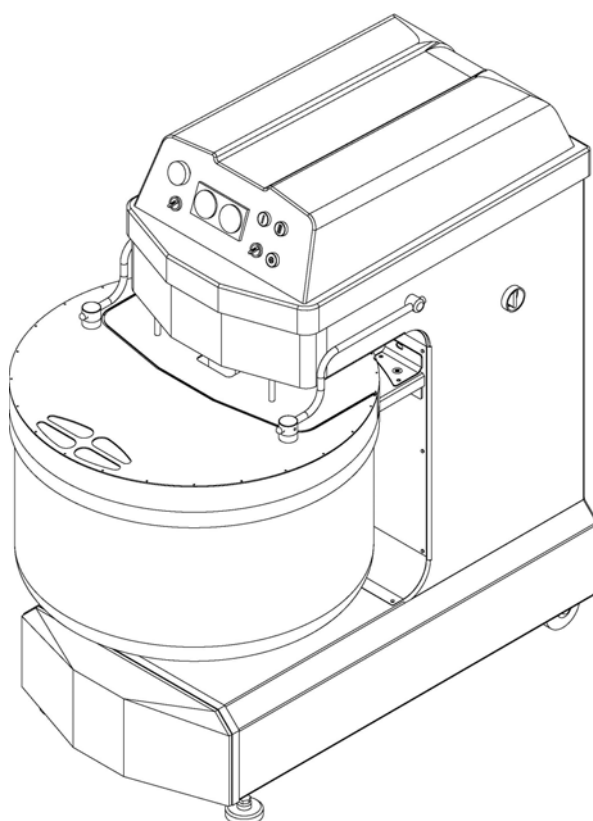

MX 120

SPARE PARTS

EXPLODED VIEWS

SPARE PARTS ENQUIRY

Always mention:

- Machine model
- Serial number
- No. of reference table
- ⇒ Position in the list of the spare part requested
- ⇒ Piece description
- ⇒ Quantity needed
- ⇒ Code

Table 1: Machine structure – exploded view

List 1: Machine structure

POS.	DESCRIPTION	Qty	CODE
1	Rear door	1	D074A10
2	Electric box	1	*
3	Ball bearing slides	1	C07000
4	Body	1	D03401
5	Right semi-support	2	D04133_01
6	Pin	2	D01304_02
7	Nylon plug	2	D04134
8	Left semi-support	2	D04133
9	Rear wheel	2	C01432
10	Caster support	1	D03401_06
11	Foot	2	C01000
12	Caster	1	C01431
13	Bowl	1	D12000
14	Hexagonal pin for arm	2	D01306
15	Removable cover	1	D07671
16	Arm bush	2	D05012
17	Arm	2	D04505
18	Fixed guard	1	D07336
19	Fixed guard spacer	4	D01302
20	Washer	1	D15115
21	Head cover	1	D08020
22	Union arm pin	1	D01368
23	Bush DU	2	C00212
24	Gas strut plate (OPTIONAL)	1	D06905
25	Base door	1	D074A11
26	Front closure	1	D074A09
27	Gas strut (OPTIONAL)	1	C06233
28	Microswitch	1	*
29	Microswitch plate	1	D13340
30	Stop pin	4	D05004_01

*see wiring diagrams

Table 2: Head group – exploded view

List 2: Head group

POS.	DESCRIPTION	Qty	CODE
1	Locking assembly	1	C01301
2	Pulley	1	D11101
3	Bearing 6310 2RS	1	C00004
4	Spiral shaft support	1	D04021
5	Bearing 3211	1	C00100
6	Spiral shaft	1	D01100
7	MIM ring 65/100x12	1	C11900
8	Sump	1	D08202
9	Column with foot	1	D12101
10	Spiral	1	D12201
11	Screw	3	D15001
12	Motor	1	E00305
	Spiral motor slide cable	1	E02121
13	Plate	1	D04706_02
14	Spiral motor slide	1	D04706
15	Tension plate	1	D13084
16	Motor pulley	1	D11116
17	Belt SPZ 1700	5	C01215