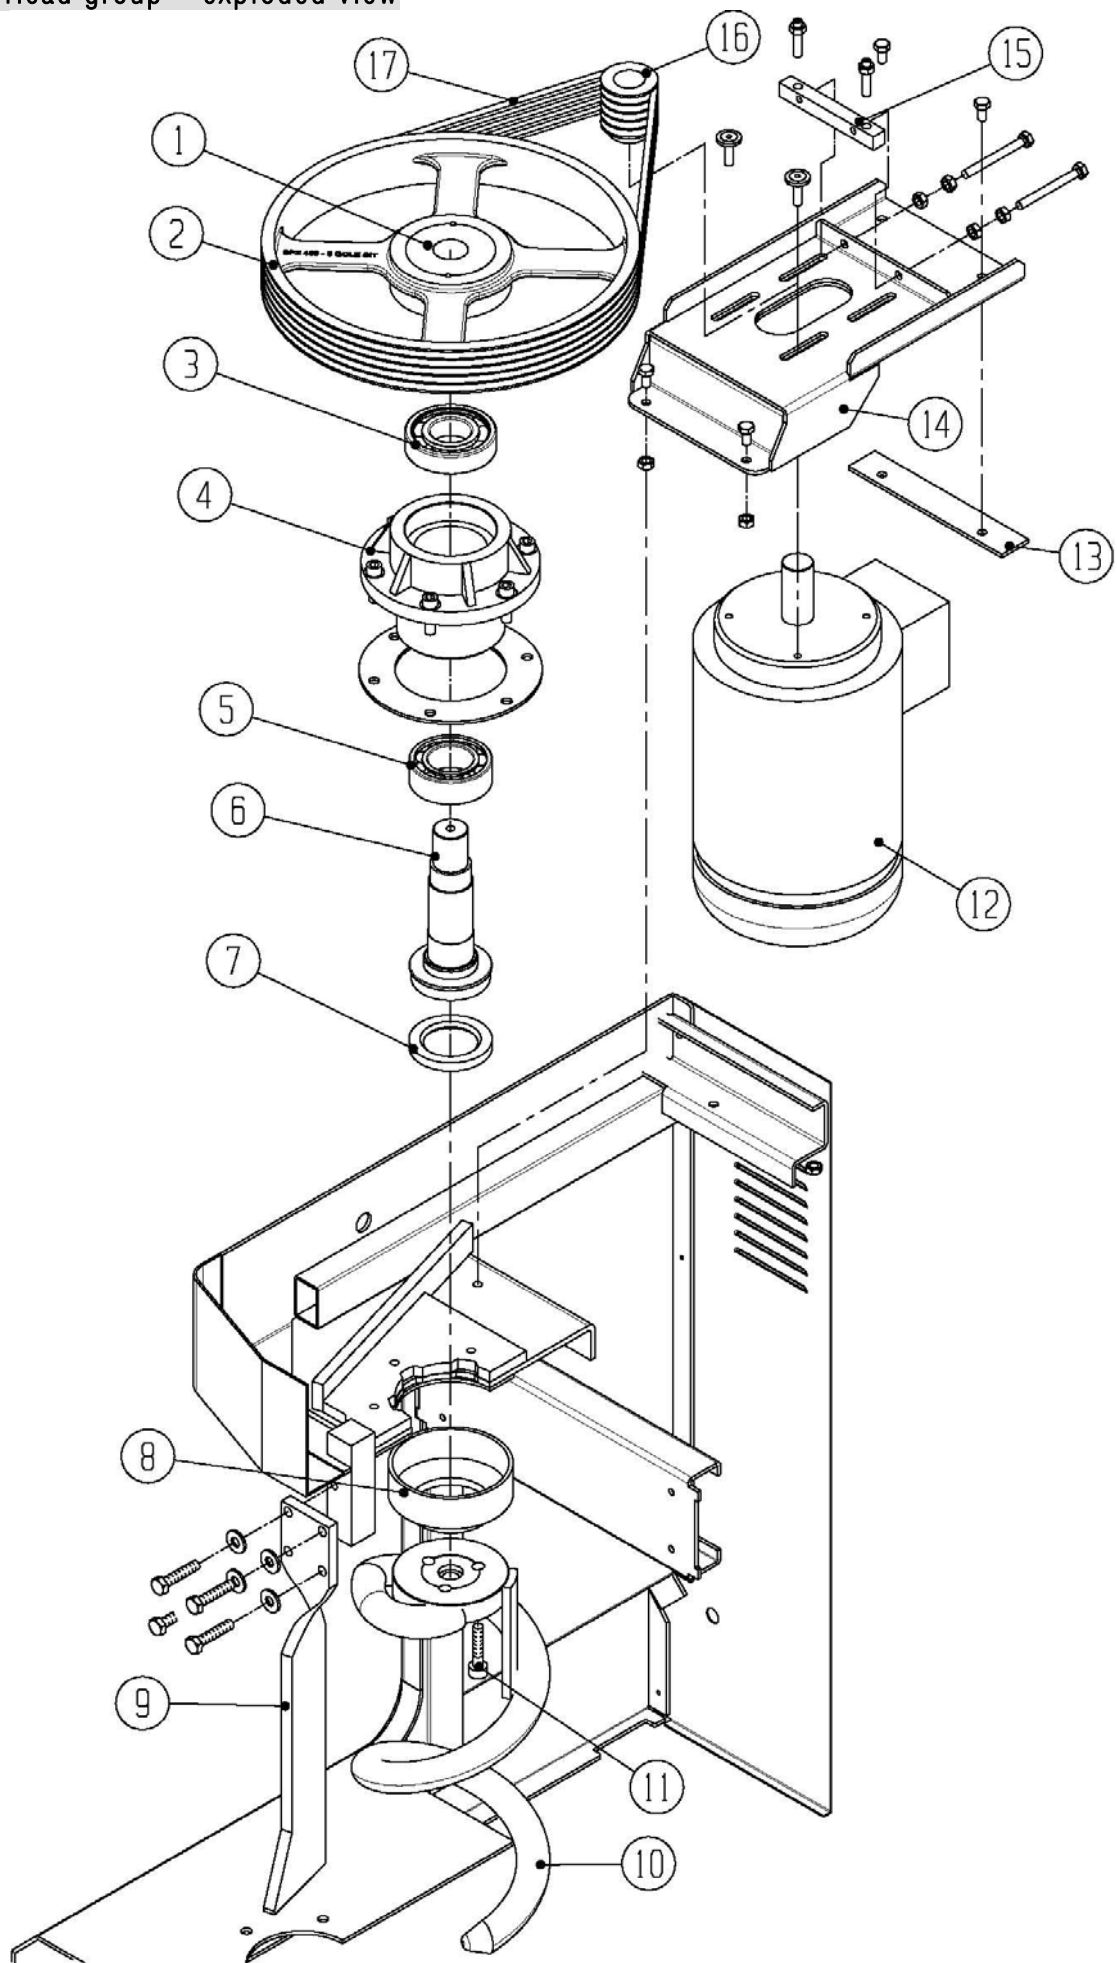

Table 1: Machine structure – exploded view

List 1: Machine structure

POS.	DESCRIPTION	Qty	CODE
1	Rear door	1	D074A10
2	Electric box	1	*
3	Ball bearing slides	1	C07000
4	Body	1	D03401
5	Right semi-support	2	D04133_01
6	Pin	2	D01304_02
7	Nylon plug	2	D04134
8	Left semi-support	2	D04133
9	Rear wheel	2	C01432
10	Caster support	1	D03401_06
11	Foot	2	C01000
12	Caster	1	C01431
13	Bowl	1	D12000
14	Hexagonal pin for arm	2	D01306
15	Removable cover	1	D07671
16	Arm bush	2	D05012
17	Arm	2	D04505
18	Fixed guard	1	D07336
19	Fixed guard spacer	4	D01302
20	Washer	1	D15115
21	Head cover	1	D08020
22	Union arm pin	1	D01368
23	Bush DU	2	C00212
24	Gas strut plate (OPTIONAL)	1	D06905
25	Base door	1	D074A11
26	Front closure	1	D074A09
27	Gas strut (OPTIONAL)	1	C06233
28	Microswitch	1	*
29	Microswitch plate	1	D13340
30	Stop pin	4	D05004_01

*see wiring diagrams

Table 2: Head group – exploded view

List 2: Head group

POS.	DESCRIPTION	Qty	CODE
1	Locking assembly	1	C01301
2	Pulley	1	D11101
3	Bearing 6310 2RS	1	C00004
4	Spiral shaft support	1	D04021
5	Bearing 3211	1	C00100
6	Spiral shaft	1	D01100
7	MIM ring 65/100x12	1	C11900
8	Sump	1	D08202
9	Column with foot	1	D12101
10	Spiral	1	D12201
11	Screw	3	D15001
12	Motor	1	E00305
	Spiral motor slide cable	1	E02121
13	Plate	1	D04706_02
14	Spiral motor slide	1	D04706
15	Tension plate	1	D13084
16	Motor pulley	1	D11116
17	Belt SPZ 1700	5	C01215