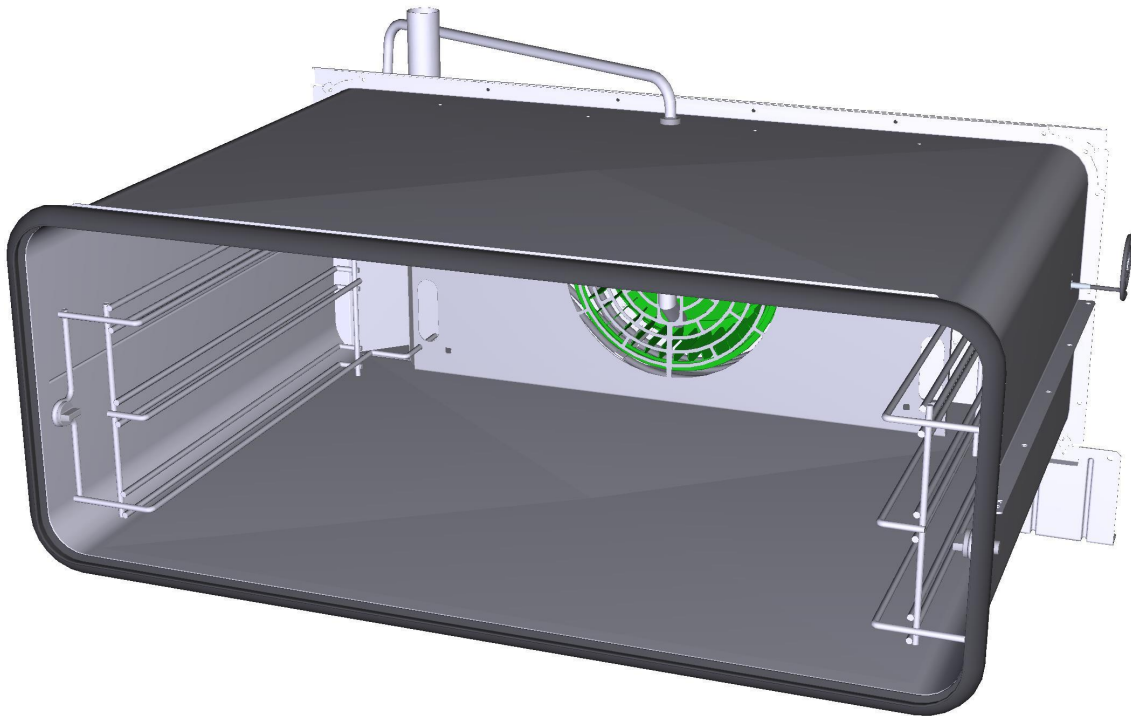

Assembly code	Assembly description	Assembly image
ASM3403A/0.D00	Cooking chamber	
ASM3415A/0.D01	External cover	
ASM3429A/0.D01	Door	
ASM3440A/0.D00	Electrical system	

ASM3403A/0.D00 - Cooking chamber

FRONT