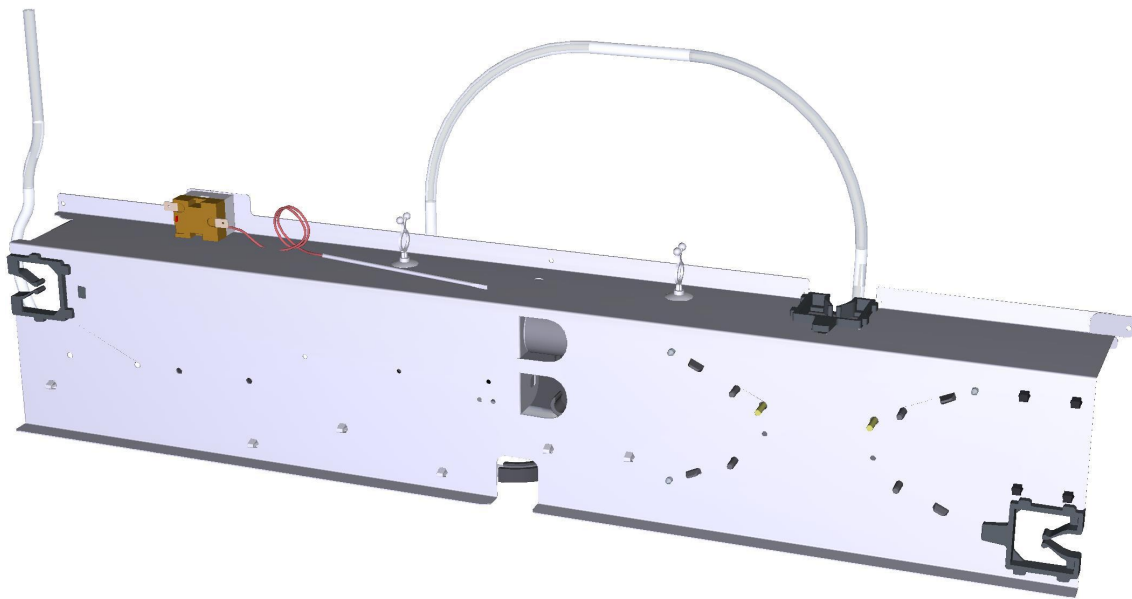

ASM3440A/0.D00 - Electrical system

FRONT