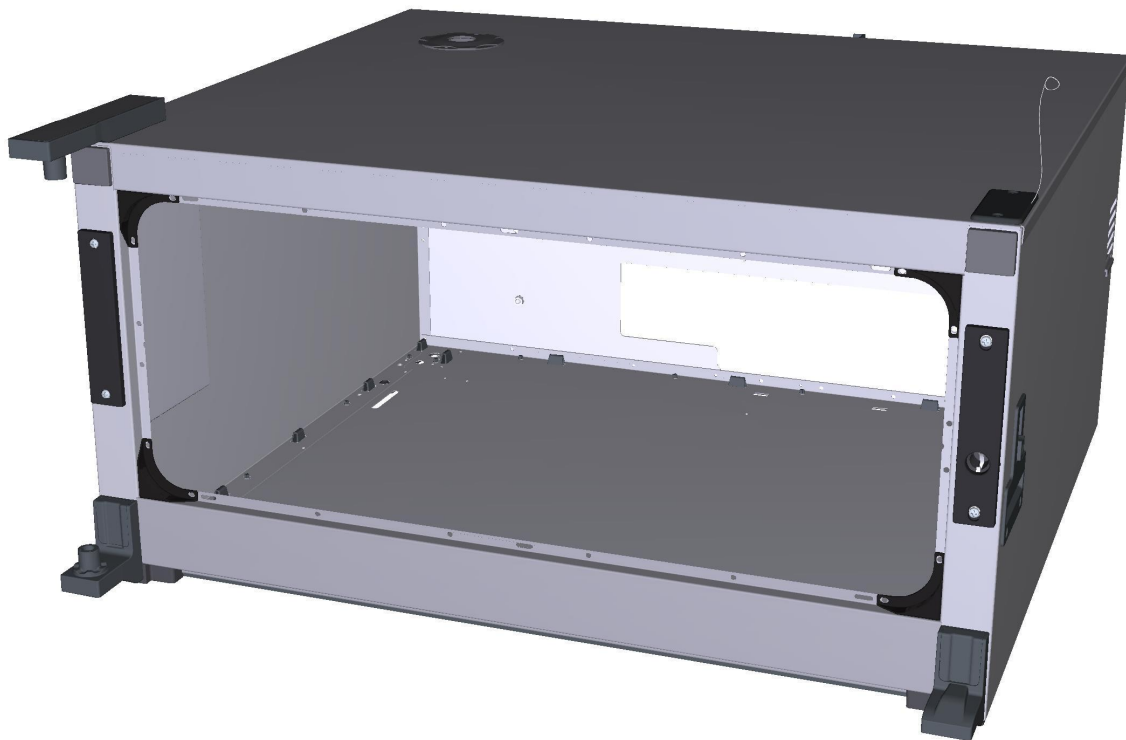

COMPONENT			SPARE PART										
Code	Description	Image	Code	Description	Kit components								
TB1574A	FUME CHIMNEY D30 SHOP PRO		TB1574A0	FUME CHIMNEY D30 SHOP PRO									
TB1579A	ELENA SHOP PRO INTERNAL HUMIDITY PIPE		TB1579A0	ELENA SHOP PRO INTERNAL HUMIDITY PIPE									
TB1638A	ELE-VIT-CAM SP WELDED EXT HUMIDITY PIPE		TB1638A0	ELE-VIT-CAM SP WELDED EXT HUMIDITY PIPE									
VM2331A	FAN GUARD-TRAYS HOLDER PIN		KVM2331A	FAN GUARD-TRAYS HOLDER PIN 4 PCS KIT	<table border="1"> <thead> <tr> <th>Code</th> <th>Description</th> <th>Qty</th> <th>UOM</th> </tr> </thead> <tbody> <tr> <td>VM2331A0</td> <td>FAN GUARD-TRAY S HOLDER PIN</td> <td>4.000</td> <td>PC</td> </tr> </tbody> </table>	Code	Description	Qty	UOM	VM2331A0	FAN GUARD-TRAY S HOLDER PIN	4.000	PC
Code	Description	Qty	UOM										
VM2331A0	FAN GUARD-TRAY S HOLDER PIN	4.000	PC										

ASM3415A/0.D01 - External cover

FRONT

ASM3415A/0.D01 - External cover

REAR

COMPONENT			SPARE PART		
Code	Description	Image	Code	Description	Kit components
0D2412A	SP800 INF FRONT PROFILE RIGHT-LEFT DOOR		0D2412A1	SP800 INF FRONT PROFILE RIGHT-LEFT DOOR	
0D2414A	SP800 COVER		0D2414A1	SP800 COVER	
0D2415B	ELENA SHOP PRO LEFT SIDE		0D2415B0	ELENA SHOP PRO LEFT SIDE	
0D2416B	ELENA SHOP PRO RIGHT SIDE		0D2416B0	ELENA SHOP PRO RIGHT SIDE	
0E1382A	SHOP.Pro 600x400 EXTERNAL BOTTOM PANEL		0E1382A1	SHOP.Pro 600x400 EXTERNAL BOTTOM PANEL	