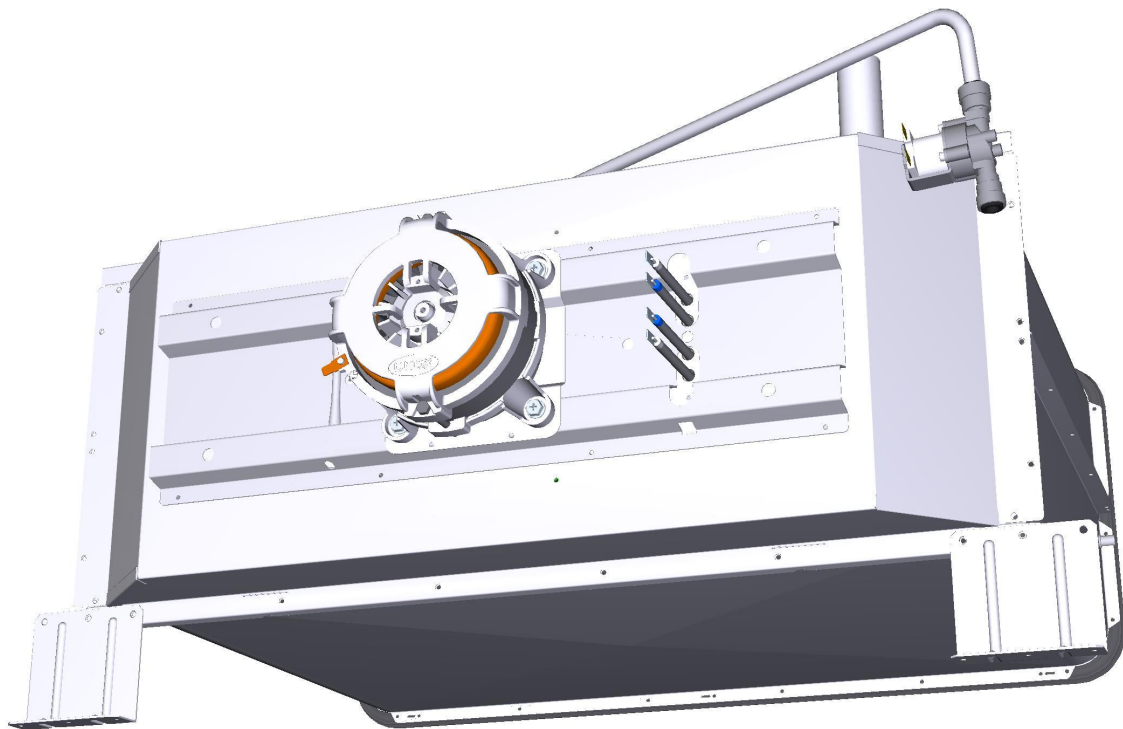

ASM3403A/0.D00 - Cooking chamber

REAR