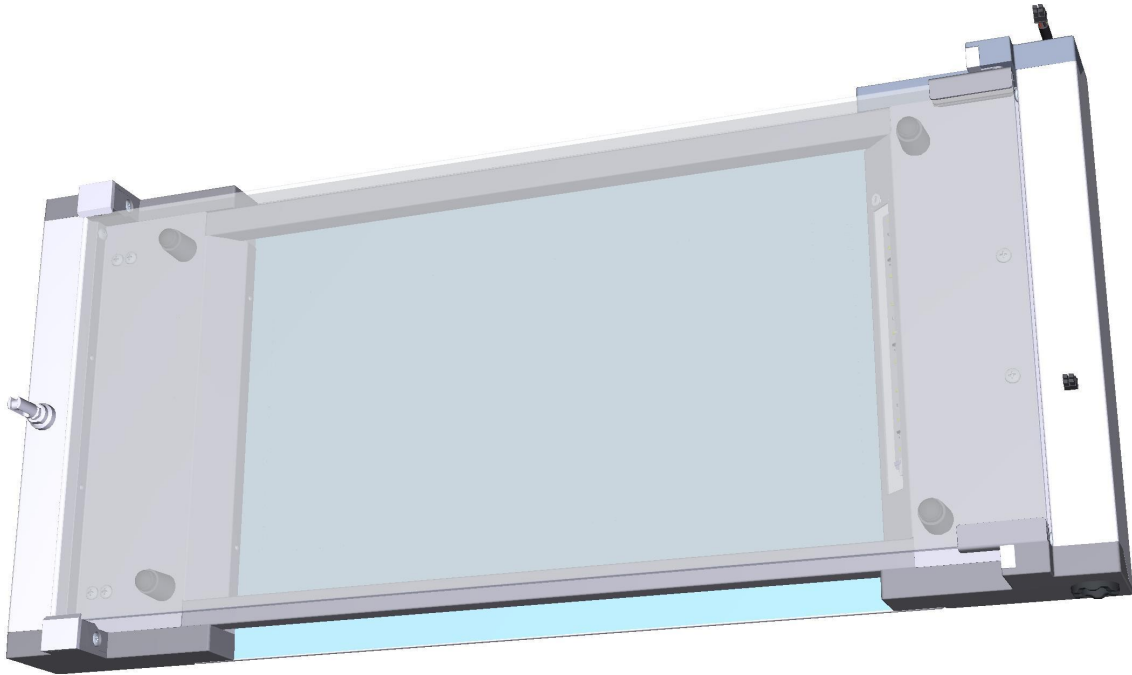

ASM3429A/0.D01 - Door

REAR