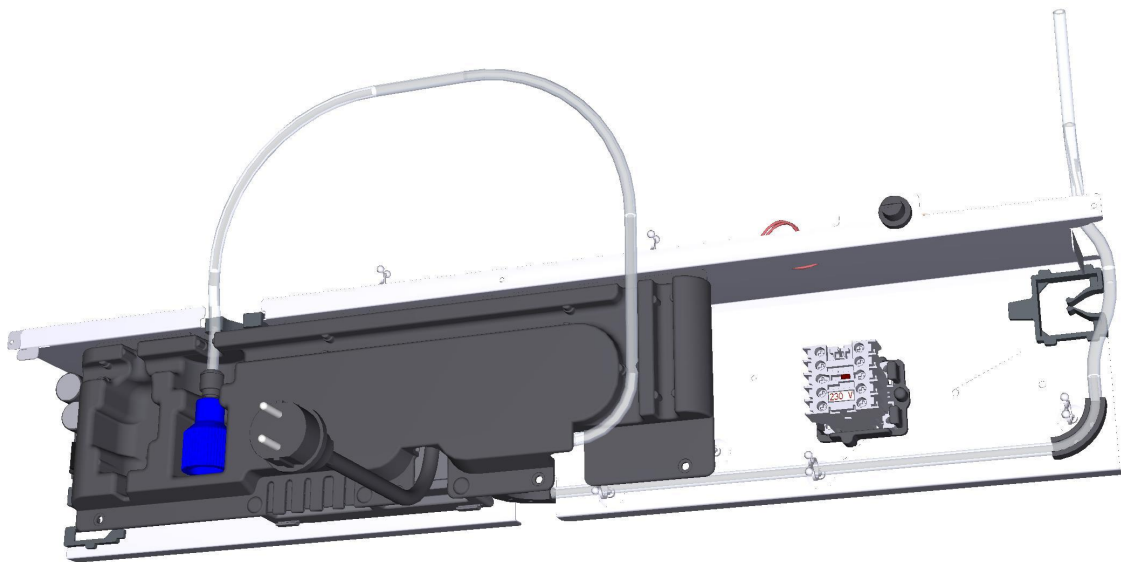

ASM3440A/0.D00 - Electrical system

FRONT

ASM3440A/0.D00 - Electrical system

REAR

COMPONENT			SPARE PART														
Code	Description	Image	Code	Description	Kit components												
0P1022A	COMPONENTS HOLDING PANEL ELE-ROS SP		0P1022A0	COMPONENTS HOLDING PANEL ELE-ROS SP													
VE1115A	20 A 230V 4 POLES MINICONTRACTOR		KVE1115A	20A 230V 4 POLES MINICONTRACTOR KI	<table border="1"> <thead> <tr> <th>Code</th> <th>Description</th> <th>Qty</th> <th>UOM</th> </tr> </thead> <tbody> <tr> <td>VE1115A0</td> <td>20 A 230V 4 POLES MINICONTRACTOR OR</td> <td>1.000</td> <td>PC</td> </tr> <tr> <td>VM1075A1</td> <td>PLASTIC CLIP TO FIX CONTACTORS</td> <td>4.000</td> <td>PC</td> </tr> </tbody> </table>	Code	Description	Qty	UOM	VE1115A0	20 A 230V 4 POLES MINICONTRACTOR OR	1.000	PC	VM1075A1	PLASTIC CLIP TO FIX CONTACTORS	4.000	PC
Code	Description	Qty	UOM														
VE1115A0	20 A 230V 4 POLES MINICONTRACTOR OR	1.000	PC														
VM1075A1	PLASTIC CLIP TO FIX CONTACTORS	4.000	PC														
VM1056A	SMALL CONTACTOR BRACKET VE1115A		VM1056A0	SMALL CONTACTOR BRACKET VE1115A													
RC1002A	JG 10M-8F TERMINAL REDUCTION FITTIN		KRC1002A	JG Ø10M-Ø8F REDUCING SPIGOT 10 PCS KIT	<table border="1"> <thead> <tr> <th>Code</th> <th>Description</th> <th>Qty</th> <th>UOM</th> </tr> </thead> <tbody> <tr> <td>RC1002A0</td> <td>JG 10M-8F TERMINAL REDUCTION FITTING</td> <td>10.000</td> <td>PC</td> </tr> </tbody> </table>	Code	Description	Qty	UOM	RC1002A0	JG 10M-8F TERMINAL REDUCTION FITTING	10.000	PC				
Code	Description	Qty	UOM														
RC1002A0	JG 10M-8F TERMINAL REDUCTION FITTING	10.000	PC														
RC1365A	3/4"-10 JG FEMALE CONNECTION		KVL1135A	3/4-JG10 FITTING WITH FILTER AND VNR KIT	<table border="1"> <thead> <tr> <th>Code</th> <th>Description</th> <th>Qty</th> <th>UOM</th> </tr> </thead> <tbody> <tr> <td>RC1360A0</td> <td>10 - 10 JG ELBOW FITTIN</td> <td>1.000</td> <td>PC</td> </tr> <tr> <td>VL1135A1</td> <td>3/4-JG10 CONNECTOR + FILTER AND NRV</td> <td>1.000</td> <td>PC</td> </tr> </tbody> </table>	Code	Description	Qty	UOM	RC1360A0	10 - 10 JG ELBOW FITTIN	1.000	PC	VL1135A1	3/4-JG10 CONNECTOR + FILTER AND NRV	1.000	PC
Code	Description	Qty	UOM														
RC1360A0	10 - 10 JG ELBOW FITTIN	1.000	PC														
VL1135A1	3/4-JG10 CONNECTOR + FILTER AND NRV	1.000	PC														